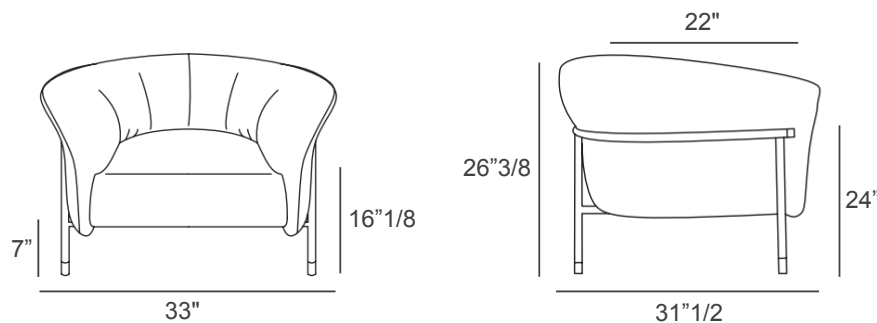

Mac

Design: Maurizio Manzoni

Description

This high-end lounge chair combines the severity of the metal surfaces, the splendor of the Leather and the light of the chrome. The structure is emphasized by the sleekness of metal, offering a sturdy yet refined support; while its upholstered seat and backrest provide a harmonious contrast, blending softness and sophistication.

The beauty of this lounge chair, which is a hymn to the Bauhaus, immediately defines the style of every space that will host it. Made in Italy.

Dimensions

33"W x 31"1/2D x 26"3/8H - **Seat height: 16"1/8** - **Armrests height: 24"** - **Seat depth: 22"**