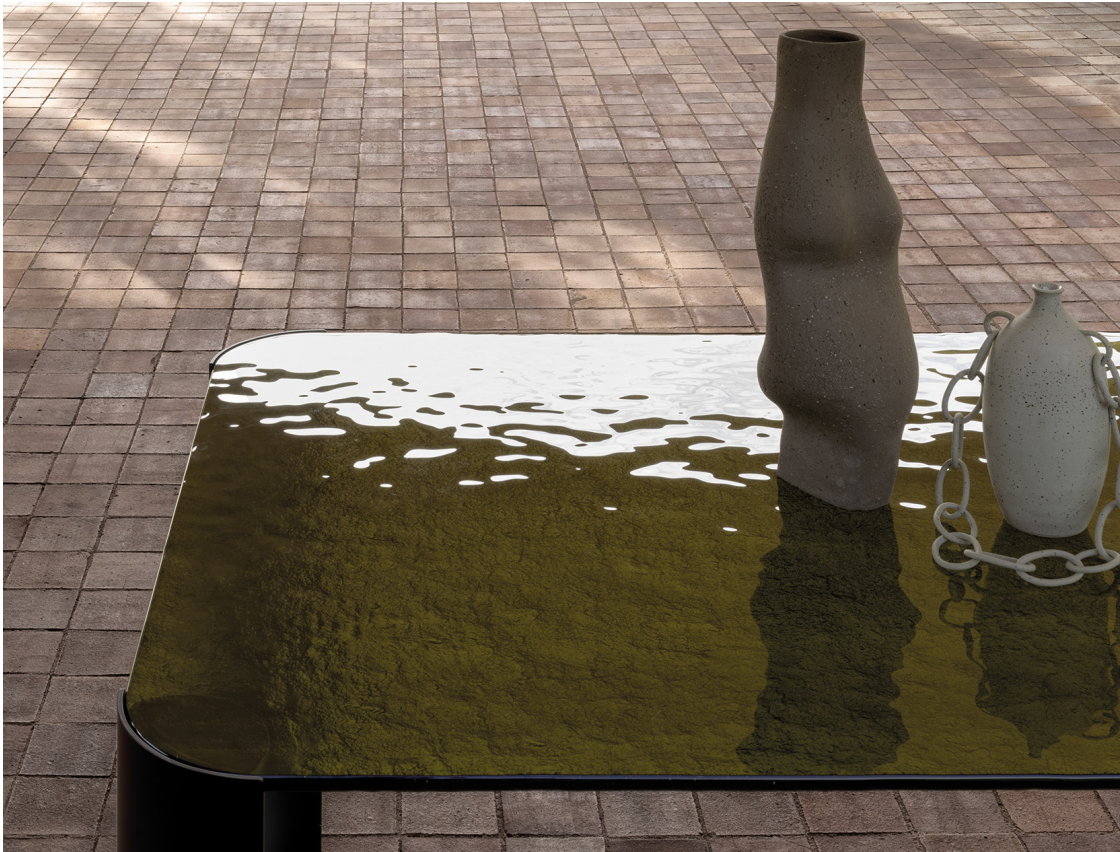

## *Riviera*

*Design: Marco Fumagalli*

### *Description*

Solid and reassuring in its wooden-top version, fleeting and ethereal in its glass-top version. The eye is immediately drawn to the delicate, lighter patterns on the surface, evoking the illusion of trickles of water on a sea shore.

Its round legs rise gracefully from the ground, creating an imaginative profile while providing unwavering stability to the structure.

Made in Italy.

### *Finishes & Materials*

**Top:** Multi-laminated veneered wood or hardened Glass, painted in baking process.

**Legs:** Curved metal available in Metal or RAL colors.