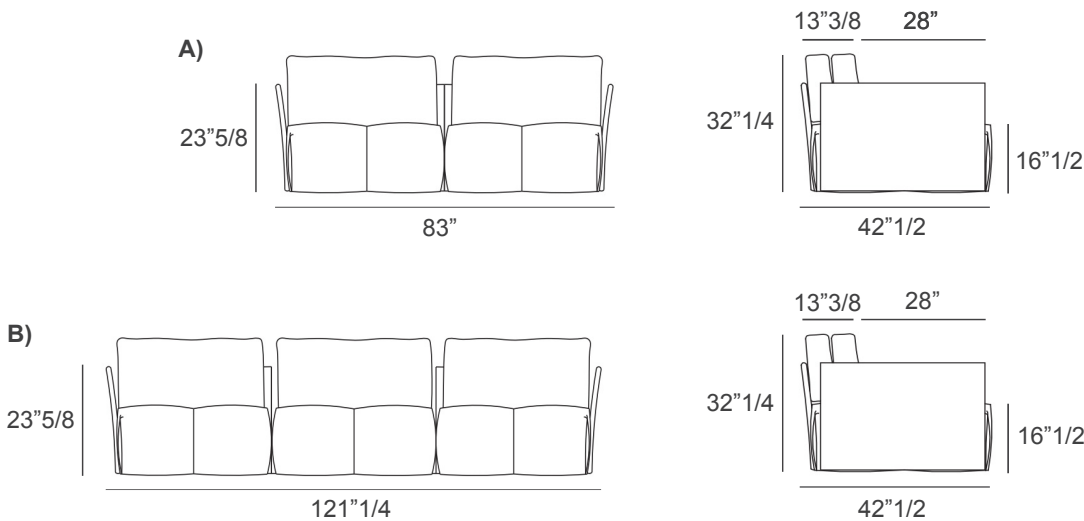

Tab

Dimensions

- A) 83"W x 42"1/2D x 32"1/4H - **2-Seater**
 B) 121"1/4W x 42"1/2D x 32"1/4H - **Maxi**

Seat height: 16"1/2
 Armrests height: 23"5/8
 Seat depth: 28"

Back & Armrests Panels Raw Edge

Optional decorative cushions

Two-Color:

- A) 23"5/8W x 23"5/8H - **Cod. C1**
 B) 17"3/4W x 17"3/4H - **Cod. C2**
 C) 27"1/2W x 11"7/8H - **Cod. C3**
 D) Ø19"5/8 - **Cod. CT**

Two-Color

Please note:

The sections marked with the number 1 will be in one color, and the sections marked with the number 2 will be in a different color.

Knife-Edged:

- A) 11"W x 11"H - **Cod. C4**
 B) 15"3/4W x 15"3/4H - **Cod. C5**
 C) 19"5/8W x 19"5/8H - **Cod. C9**
 D) 27"1/2W x 11"7/8H - **Cod. 10**

Knife-Edged

Box-Edged

Box-Edged:

19"5/8W x 19"5/8H - **Cod. C50**

Roll

Roll:

19"5/8W x 9"7/8H - **Cod. ROL**