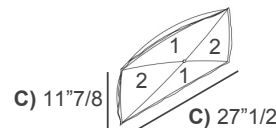

Tab

Dimensions

- A) 83"W x 42"1/2D x 32"1/4H - **2-Seater**
 B) 121"1/4W x 42"1/2D x 32"1/4H - **Maxi**

Seat height: 16"1/2
 Armrests height: 23"5/8
 Seat depth: 28"

Back & Armrests Panels Raw Edge

Optional decorative cushions

Two-Color:

- A) 23"5/8W x 23"5/8H - **Cod. C1**
 B) 17"3/4W x 17"3/4H - **Cod. C2**
 C) 27"1/2W x 11"7/8H - **Cod. C3**
 D) Ø19"5/8 - **Cod. CT**

Two-Color

Please note:

The sections marked with the number 1 will be in one color, and the sections marked with the number 2 will be in a different color.

Knife-Edged:

- A) 11"W x 11"H - **Cod. C4**
 B) 15"3/4W x 15"3/4H - **Cod. C5**
 C) 19"5/8W x 19"5/8H - **Cod. C9**
 D) 27"1/2W x 11"7/8H - **Cod. 10**

Knife-Edged

Box-Edged

Box-Edged:

19"5/8W x 19"5/8H - **Cod. C50**