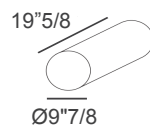

Tab

Dimensions

- A) 83"W x 42"1/2D x 32"1/4H - **2-Seater**
 B) 121"1/4W x 42"1/2D x 32"1/4H - **Maxi**

Seat height: 16"1/2
 Armrests height: 23"5/8
 Seat depth: 28"

Back & Armrests Panels Raw Edge

Optional decorative cushions

Two-Color:

- A) 23"5/8W x 23"5/8H - **Cod. C1**
 B) 17"3/4W x 17"3/4H - **Cod. C2**
 C) 27"1/2W x 11"7/8H - **Cod. C3**
 D) Ø19"5/8 - **Cod. CT**

Two-Color

Please note:

The sections marked with the number 1 will be in one color, and the sections marked with the number 2 will be in a different color.

Knife-Edged:

- A) 11"W x 11"H - **Cod. C4**
 B) 15"3/4W x 15"3/4H - **Cod. C5**
 C) 19"5/8W x 19"5/8H - **Cod. C9**
 D) 27"1/2W x 11"7/8H - **Cod. 10**

Knife-Edged

Box-Edged

Box-Edged:

19"5/8W x 19"5/8H - **Cod. C50**

Roll

Roll:

19"5/8W x 9"7/8H - **Cod. ROL**