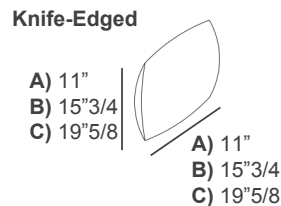

Tab

Dimensions

- A) 83"W x 42"1/2D x 32"1/4H - **2-Seater**
 B) 121"1/4W x 42"1/2D x 32"1/4H - **Maxi**

Seat height: 16"1/2
 Armrests height: 23"5/8
 Seat depth: 28"

Back & Armrests Panels Raw Edge

Optional decorative cushions

Two-Color:

- A) 23"5/8W x 23"5/8H - **Cod. C1**
 B) 17"3/4W x 17"3/4H - **Cod. C2**
 C) 27"1/2W x 11"7/8H - **Cod. C3**
 D) Ø19"5/8 - **Cod. CT**

Two-Color

Please note:

The sections marked with the number 1 will be in one color, and the sections marked with the number 2 will be in a different color.

Knife-Edged:

- A) 11"W x 11"H - **Cod. C4**
 B) 15"3/4W x 15"3/4H - **Cod. C5**
 C) 19"5/8W x 19"5/8H - **Cod. C9**
 D) 27"1/2W x 11"7/8H - **Cod. 10**

Knife-Edged

Box-Edged

Box-Edged:

19"5/8W x 19"5/8H - **Cod. C50**

Roll

Roll:

19"5/8W x 9"7/8H - **Cod. ROL**