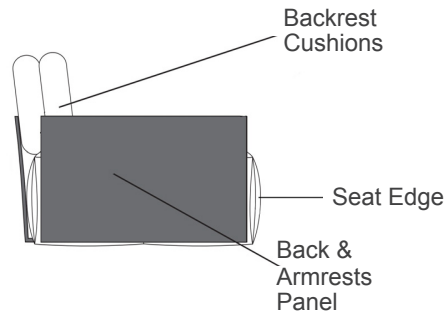

Frame: Multilayer poplar wood with elastic belts support.

Backrests & Armrests Frame: Metal.

Padding: Polyurethane foam covered with siliconized microfiber

Upholstery: Fabric or Leather.

Back & Armrests Panel: Leather.

Tab

Dimensions

- A) 83"W x 42"1/2D x 32"1/4H - **2-Seater**
 B) 121"1/4W x 42"1/2D x 32"1/4H - **Maxi**

Seat height: 16"1/2
 Armrests height: 23"5/8
 Seat depth: 28"

Back & Armrests Panels Raw Edge

Optional decorative cushions