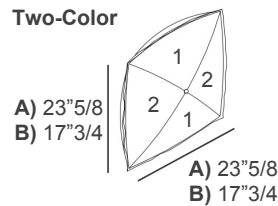

Tab

Dimensions

- A) 83"W x 42"1/2D x 32"1/4H - **2-Seater**
 B) 121"1/4W x 42"1/2D x 32"1/4H - **Maxi**

Seat height: 16"1/2
 Armrests height: 23"5/8
 Seat depth: 28"

Back & Armrests Panels Raw Edge

Optional decorative cushions

Two-Color:

- A) 23"5/8W x 23"5/8H - **Cod. C1**
 B) 17"3/4W x 17"3/4H - **Cod. C2**
 C) 27"1/2W x 11"7/8H - **Cod. C3**
 D) Ø19"5/8 - **Cod. CT**

Two-Color

Please note:

The sections marked with the number 1 will be in one color, and the sections marked with the number 2 will be in a different color.

Knife-Edged:

- A) 11"W x 11"H - **Cod. C4**
 B) 15"3/4W x 15"3/4H - **Cod. C5**
 C) 19"5/8W x 19"5/8H - **Cod. C9**
 D) 27"1/2W x 11"7/8H - **Cod. 10**

Knife-Edged

Box-Edged

Box-Edged:

19"5/8W x 19"5/8H - **Cod. C50**

Roll

Roll:

19"5/8W x 9"7/8H - **Cod. ROL**