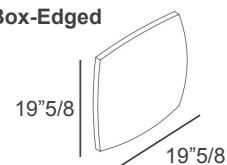

Tab

Dimensions

- A) 83"W x 42"1/2D x 32"1/4H - **2-Seater**
 B) 121"1/4W x 42"1/2D x 32"1/4H - **Maxi**

Seat height: 16"1/2
 Armrests height: 23"5/8
 Seat depth: 28"

Back & Armrests Panels Raw Edge

Optional decorative cushions

Two-Color:

- A) 23"5/8W x 23"5/8H - **Cod. C1**
 B) 17"3/4W x 17"3/4H - **Cod. C2**
 C) 27"1/2W x 11"7/8H - **Cod. C3**
 D) Ø19"5/8 - **Cod. CT**

Two-Color

Please note:

The sections marked with the number 1 will be in one color, and the sections marked with the number 2 will be in a different color.

Knife-Edged:

- A) 11"W x 11"H - **Cod. C4**
 B) 15"3/4W x 15"3/4H - **Cod. C5**
 C) 19"5/8W x 19"5/8H - **Cod. C9**
 D) 27"1/2W x 11"7/8H - **Cod. 10**

Knife-Edged

Box-Edged

Box-Edged:

19"5/8W x 19"5/8H - **Cod. C50**

Roll

Roll:

19"5/8W x 9"7/8H - **Cod. ROL**