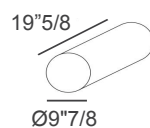

Back & Armrests Panel: Fabric or Leather.

Tab

Dimensions

- A) 83"W x 42"1/2D x 32"1/4H - **2-Seater**
 B) 121"1/4W x 42"1/2D x 32"1/4H - **Maxi**

Seat height: 16"1/2
 Armrests height: 23"5/8
 Seat depth: 28"

Two-Color

Please note:

The sections marked with the number 1 will be in one color, and the sections marked with the number 2 will be in a different color.

Knife-Edged:

- A) 11"W x 11"H - **Cod. C4**
 B) 15"3/4W x 15"3/4H - **Cod. C5**
 C) 19"5/8W x 19"5/8H - **Cod. C9**
 D) 27"1/2W x 11"7/8H - **Cod. 10**

Knife-Edged

Box-Edged

Box-Edged:

19"5/8W x 19"5/8H - **Cod. C50**

Roll

Roll:

19"5/8W x 9"7/8H - **Cod. ROL**