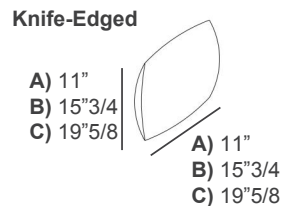

Back & Armrests Panel: Fabric or Leather.

Tab

Dimensions

- A) 83"W x 42"1/2D x 32"1/4H - **2-Seater**
 B) 121"1/4W x 42"1/2D x 32"1/4H - **Maxi**

Seat height: 16"1/2
 Armrests height: 23"5/8
 Seat depth: 28"

Back & Armrests Panels Tailored Edge

Optional decorative cushions

Two-Color:

- A) 23"5/8W x 23"5/8H - **Cod. C1**
 B) 17"3/4W x 17"3/4H - **Cod. C2**
 C) 27"1/2W x 11"7/8H - **Cod. C3**
 D) Ø19"5/8 - **Cod. CT**

Two-Color

Please note:

The sections marked with the number 1 will be in one color, and the sections marked with the number 2 will be in a different color.

Knife-Edged:

- A) 11"W x 11"H - **Cod. C4**
 B) 15"3/4W x 15"3/4H - **Cod. C5**
 C) 19"5/8W x 19"5/8H - **Cod. C9**
 D) 27"1/2W x 11"7/8H - **Cod. 10**

Knife-Edged

Box-Edged

Box-Edged:

19"5/8W x 19"5/8H - **Cod. C50**

Roll

Roll:

19"5/8W x 9"7/8H - **Cod. ROL**