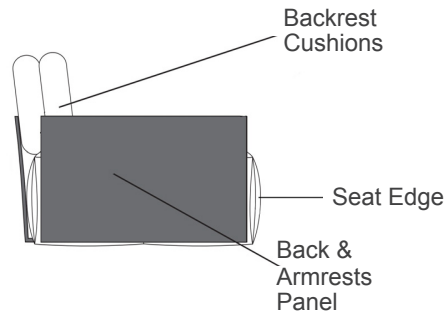

This sofa, crafted with meticulous attention to detail, features a wide seat that can be customized with a mix of colors and materials. Backrests and armrests panels feature a tailored sewing edge. It provides versatile customization options, offering a single-color version or a two-color version that allows the seat edges, armrests and back panels to feature a distinct finish from the backrest cushion and seat. Decorative cushions padded with siliconized microfiber and a roll cushion made with polyurethane foam, covered with an acrylic fiber layer are available as optionals.

Back & Armrests Panel: Fabric or Leather.

Tab

Dimensions

- A) 83"W x 42"1/2D x 32"1/4H - **2-Seater**
 B) 121"1/4W x 42"1/2D x 32"1/4H - **Maxi**

Seat height: 16"1/2
 Armrests height: 23"5/8
 Seat depth: 28"