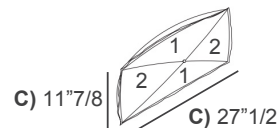

Back & Armrests Panel: Fabric or Leather.

Tab

Dimensions

- A) 83"W x 42"1/2D x 32"1/4H - **2-Seater**
 B) 121"1/4W x 42"1/2D x 32"1/4H - **Maxi**

Seat height: 16"1/2
 Armrests height: 23"5/8
 Seat depth: 28"

Back & Armrests Panels Tailored Edge

Optional decorative cushions

Two-Color:

- A) 23"5/8W x 23"5/8H - **Cod. C1**
 B) 17"3/4W x 17"3/4H - **Cod. C2**
 C) 27"1/2W x 11"7/8H - **Cod. C3**
 D) Ø19"5/8 - **Cod. CT**

Two-Color

Please note:

The sections marked with the number 1 will be in one color, and the sections marked with the number 2 will be in a different color.

Knife-Edged:

- A) 11"W x 11"H - **Cod. C4**
 B) 15"3/4W x 15"3/4H - **Cod. C5**
 C) 19"5/8W x 19"5/8H - **Cod. C9**
 D) 27"1/2W x 11"7/8H - **Cod. 10**

Knife-Edged

Box-Edged

Box-Edged:

19"5/8W x 19"5/8H - **Cod. C50**

Roll

Roll:

19"5/8W x 9"7/8H - **Cod. ROL**