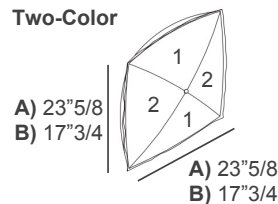

Back & Armrests Panel: Fabric or Leather.

Tab

Dimensions

- A) 83"W x 42"1/2D x 32"1/4H - **2-Seater**
 B) 121"1/4W x 42"1/2D x 32"1/4H - **Maxi**

Seat height: 16"1/2
 Armrests height: 23"5/8
 Seat depth: 28"

Back & Armrests Panels Tailored Edge

Optional decorative cushions

Two-Color:

- A) 23"5/8W x 23"5/8H - **Cod. C1**
 B) 17"3/4W x 17"3/4H - **Cod. C2**
 C) 27"1/2W x 11"7/8H - **Cod. C3**
 D) Ø19"5/8 - **Cod. CT**

Two-Color

Please note:

The sections marked with the number 1 will be in one color, and the sections marked with the number 2 will be in a different color.

Knife-Edged:

- A) 11"W x 11"H - **Cod. C4**
 B) 15"3/4W x 15"3/4H - **Cod. C5**
 C) 19"5/8W x 19"5/8H - **Cod. C9**
 D) 27"1/2W x 11"7/8H - **Cod. 10**

Knife-Edged

Box-Edged

Box-Edged:

19"5/8W x 19"5/8H - **Cod. C50**

Roll

Roll:

19"5/8W x 9"7/8H - **Cod. ROL**