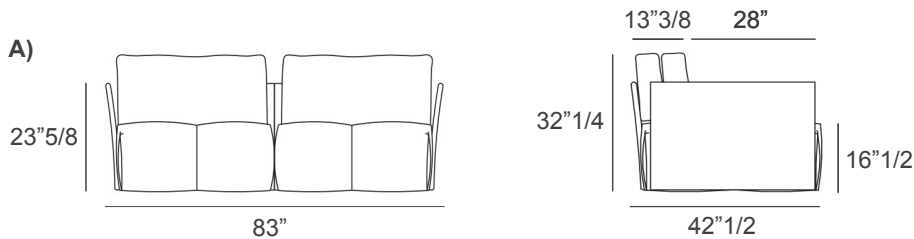

Back & Armrests Panel: Fabric or Leather.

Tab

Dimensions

- A) 83"W x 42"1/2D x 32"1/4H - **2-Seater**
 B) 121"1/4W x 42"1/2D x 32"1/4H - **Maxi**

Seat height: 16"1/2
 Armrests height: 23"5/8
 Seat depth: 28"

Back & Armrests Panels Tailored Edge

Optional decorative cushions

Two-Color:

- A) 23"5/8W x 23"5/8H - **Cod. C1**
 B) 17"3/4W x 17"3/4H - **Cod. C2**
 C) 27"1/2W x 11"7/8H - **Cod. C3**
 D) Ø19"5/8 - **Cod. CT**

Two-Color

Please note:

The sections marked with the number 1 will be in one color, and the sections marked with the number 2 will be in a different color.

Knife-Edged:

- A) 11"W x 11"H - **Cod. C4**
 B) 15"3/4W x 15"3/4H - **Cod. C5**
 C) 19"5/8W x 19"5/8H - **Cod. C9**
 D) 27"1/2W x 11"7/8H - **Cod. 10**

Knife-Edged

Box-Edged

Box-Edged:

19"5/8W x 19"5/8H - **Cod. C50**

Roll

Roll:

19"5/8W x 9"7/8H - **Cod. ROL**