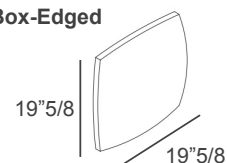

Back & Armrests Panel: Fabric or Leather.

Tab

Dimensions

- A) 83"W x 42"1/2D x 32"1/4H - **2-Seater**
 B) 121"1/4W x 42"1/2D x 32"1/4H - **Maxi**

Seat height: 16"1/2
 Armrests height: 23"5/8
 Seat depth: 28"

Back & Armrests Panels Tailored Edge

Optional decorative cushions

Two-Color:

- A) 23"5/8W x 23"5/8H - **Cod. C1**
 B) 17"3/4W x 17"3/4H - **Cod. C2**
 C) 27"1/2W x 11"7/8H - **Cod. C3**
 D) Ø19"5/8 - **Cod. CT**

Two-Color

Please note:

The sections marked with the number 1 will be in one color, and the sections marked with the number 2 will be in a different color.

Knife-Edged:

- A) 11"W x 11"H - **Cod. C4**
 B) 15"3/4W x 15"3/4H - **Cod. C5**
 C) 19"5/8W x 19"5/8H - **Cod. C9**
 D) 27"1/2W x 11"7/8H - **Cod. 10**

Knife-Edged

Box-Edged

Box-Edged:

19"5/8W x 19"5/8H - **Cod. C50**

Roll

Roll:

19"5/8W x 9"7/8H - **Cod. ROL**