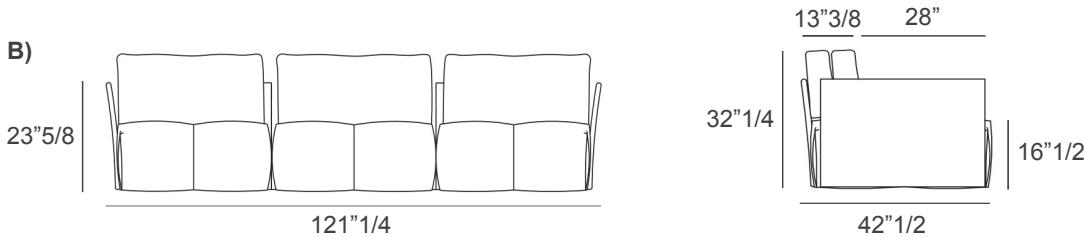

Back & Armrests Panel: Fabric or Leather.

Tab

Dimensions

- A) 83"W x 42"1/2D x 32"1/4H - **2-Seater**
 B) 121"1/4W x 42"1/2D x 32"1/4H - **Maxi**

Seat height: 16"1/2
 Armrests height: 23"5/8
 Seat depth: 28"

Back & Armrests Panels Tailored Edge

Optional decorative cushions

Two-Color:

- A) 23"5/8W x 23"5/8H - **Cod. C1**
 B) 17"3/4W x 17"3/4H - **Cod. C2**
 C) 27"1/2W x 11"7/8H - **Cod. C3**
 D) Ø19"5/8 - **Cod. CT**

Two-Color

Please note:

The sections marked with the number 1 will be in one color, and the sections marked with the number 2 will be in a different color.

Knife-Edged:

- A) 11"W x 11"H - **Cod. C4**
 B) 15"3/4W x 15"3/4H - **Cod. C5**
 C) 19"5/8W x 19"5/8H - **Cod. C9**
 D) 27"1/2W x 11"7/8H - **Cod. 10**

Knife-Edged

Box-Edged

Box-Edged:

19"5/8W x 19"5/8H - **Cod. C50**

Roll

Roll:

19"5/8W x 9"7/8H - **Cod. ROL**