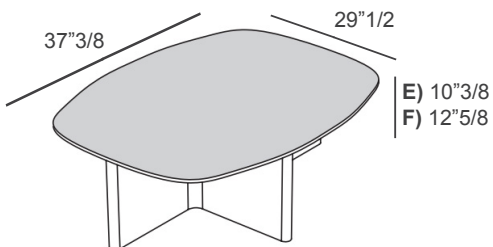

Made in Italy.

Finishes & Materials

Top: Tempered Glass coupled with Ceramic.

Legs: MDF, covered in Leather.

Wings

Dimensions

Round:

A) $\text{Ø}35\frac{3}{8}$ x $10\frac{3}{8}$ H

B) $\text{Ø}35\frac{3}{8}$ x $12\frac{5}{8}$ H

Square:

C) $35\frac{3}{8}$ H x $35\frac{3}{8}$ D x $10\frac{3}{8}$ H

D) $35\frac{3}{8}$ H x $35\frac{3}{8}$ D x $12\frac{5}{8}$ H

Rectangular-Shaped:

E) $37\frac{3}{8}$ H x $29\frac{1}{2}$ D x $10\frac{3}{8}$ H

F) $37\frac{3}{8}$ H x $29\frac{1}{2}$ D x $12\frac{5}{8}$ H

Oval:

G) $51\frac{1}{8}$ H x $28\frac{3}{8}$ D x $10\frac{3}{8}$ H

H) $51\frac{1}{8}$ H x $28\frac{3}{8}$ D x $12\frac{5}{8}$ H

Round

Square

Rectangular-Shaped