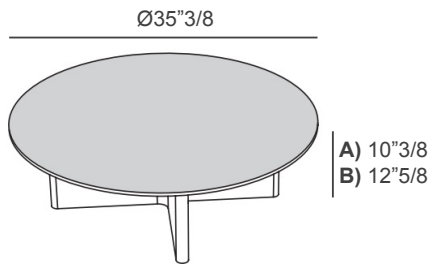

Made in Italy.

Finishes & Materials

Top: Tempered Glass coupled with Ceramic.

Legs: MDF, covered in Leather.

Wings

Dimensions

Round:

A) $\text{Ø}35\frac{3}{8}$ x $10\frac{3}{8}$ H

B) $\text{Ø}35\frac{3}{8}$ x $12\frac{5}{8}$ H

Square:

C) $35\frac{3}{8}$ H x $35\frac{3}{8}$ D x $10\frac{3}{8}$ H

D) $35\frac{3}{8}$ H x $35\frac{3}{8}$ D x $12\frac{5}{8}$ H

Rectangular-Shaped:

E) $37\frac{3}{8}$ H x $29\frac{1}{2}$ D x $10\frac{3}{8}$ H

F) $37\frac{3}{8}$ H x $29\frac{1}{2}$ D x $12\frac{5}{8}$ H

Oval:

G) $51\frac{1}{8}$ H x $28\frac{3}{8}$ D x $10\frac{3}{8}$ H

H) $51\frac{1}{8}$ H x $28\frac{3}{8}$ D x $12\frac{5}{8}$ H

Round

Square

Rectangular-Shaped