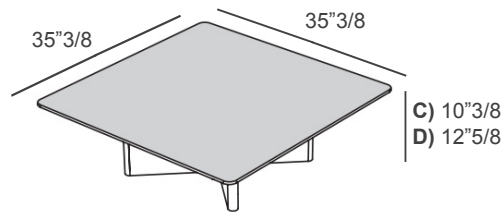

Made in Italy.

Finishes & Materials

Top: Tempered Glass coupled with Ceramic.

Legs: MDF, covered in Leather.

Wings

Dimensions

Round:

A) $\text{Ø}35\frac{3}{8}$ x $10\frac{3}{8}$ H

B) $\text{Ø}35\frac{3}{8}$ x $12\frac{5}{8}$ H

Square:

C) $35\frac{3}{8}$ H x $35\frac{3}{8}$ D x $10\frac{3}{8}$ H

D) $35\frac{3}{8}$ H x $35\frac{3}{8}$ D x $12\frac{5}{8}$ H

Rectangular-Shaped:

E) $37\frac{3}{8}$ H x $29\frac{1}{2}$ D x $10\frac{3}{8}$ H

F) $37\frac{3}{8}$ H x $29\frac{1}{2}$ D x $12\frac{5}{8}$ H

Oval:

G) $51\frac{1}{8}$ H x $28\frac{3}{8}$ D x $10\frac{3}{8}$ H

H) $51\frac{1}{8}$ H x $28\frac{3}{8}$ D x $12\frac{5}{8}$ H

Round

Square

Rectangular-Shaped