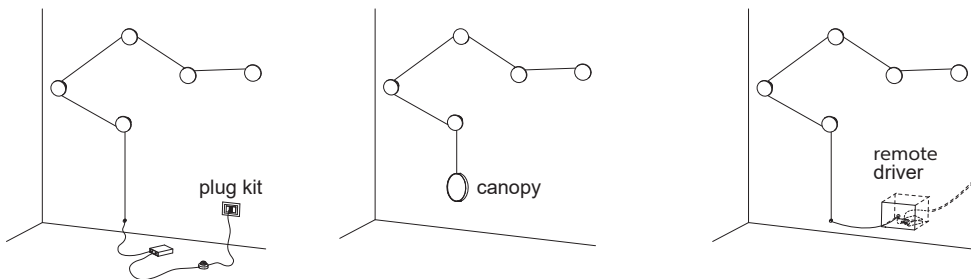

Azou

Comp. B: 5 Ø4"1/2 x 3"1/8H discs