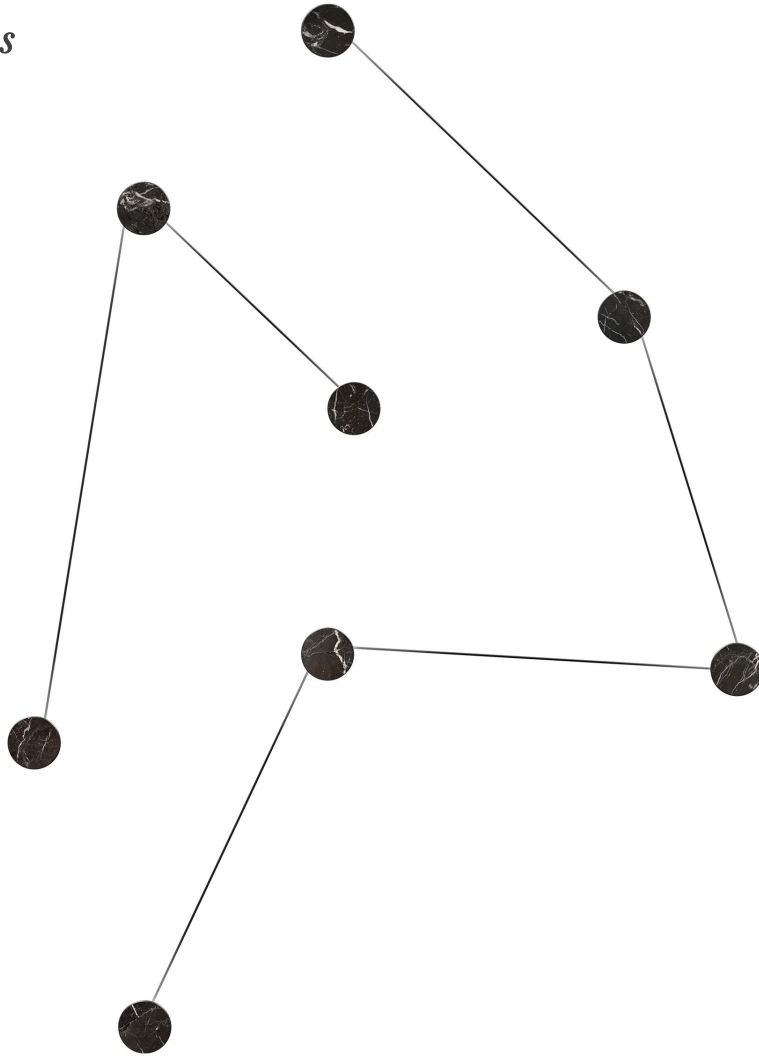

## AZOU

*Design: Chris Basias*

**Description**  IP20 **CE** **ERC**

The elegant Azou wall lamp comes with onyx or marble discs and painted metal structure. Available in modules of 3, 5 and 7 light points. Made in Italy.

## Dimensions

## Light direction

## TECHNICAL DATA

Lamp power 3 x 4.2W 2700 K - 1350 lm  
- CRI>90 - Board LED

Feeding 120 V  
Dimmable Yes

-  Black cord set - length 590"1/2
-  USA plug  
different lengths on request
-  Black electronic loose dimmer  
0/100%