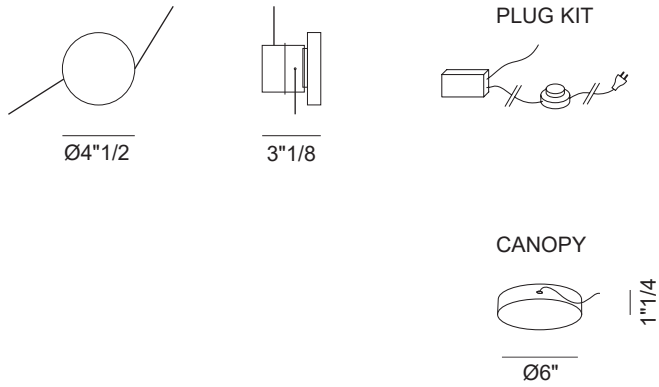

## AZOU

*Design: Chris Basias*

**Description**  IP20 **CE** **ERC**

The elegant Azou wall lamp comes with onyx or marble discs and painted metal structure. Available in modules of 3, 5 and 7 light points. Made in Italy.

## Dimensions

## TECHNICAL DATA

Lamp power 3 x 4.2W 2700 K - 1350 lm  
- CRI>90 - Board LED

Feeding 120 V  
Dimmable Yes

-  Black cord set - length 590"1/2
-  USA plug  
different lengths on request
-  Black electronic loose dimmer  
0/100%