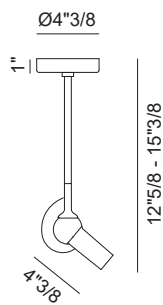

Finishes & Materials

Structure: Metal.

Bird

Dimensions

Lamp: Ø4"3/8
Stem A: 5"7/8H - 86"5/8H
Stem B: 12"5/8H - 15"3/8H
Stem C: 24"3/8H - 27"1/8H
Stem D: 48"H - 50"7/8H

Light direction

TECHNICAL DATA

| | |
|----------------------|-----------|
| Light source type | Board LED |
| Lamp power | 1 x 6 W |
| Source luminous flux | 660 lm |
| Color temperature | 2700 K |
| CRI | >90 |
| Feeding | 120 V |
| Dimmable | Yes |
| Dimming type | Phase cut |

INCLUDED

Stem A

Stem B

Stem C

Stem D