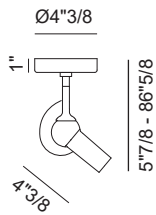

Finishes & Materials

Structure: Metal.

Bird

Dimensions

Lamp: Ø4"3/8
Stem A: 5"7/8H - 86"5/8H
Stem B: 12"5/8H - 15"3/8H
Stem C: 24"3/8H - 27"1/8H
Stem D: 48"H - 50"7/8H

Light direction

TECHNICAL DATA

| | |
|----------------------|-----------|
| Light source type | Board LED |
| Lamp power | 1 x 6 W |
| Source luminous flux | 660 lm |
| Color temperature | 2700 K |
| CRI | >90 |
| Feeding | 120 V |
| Dimmable | Yes |
| Dimming type | Phase cut |

INCLUDED

Stem A

Stem B

Stem C

Stem D