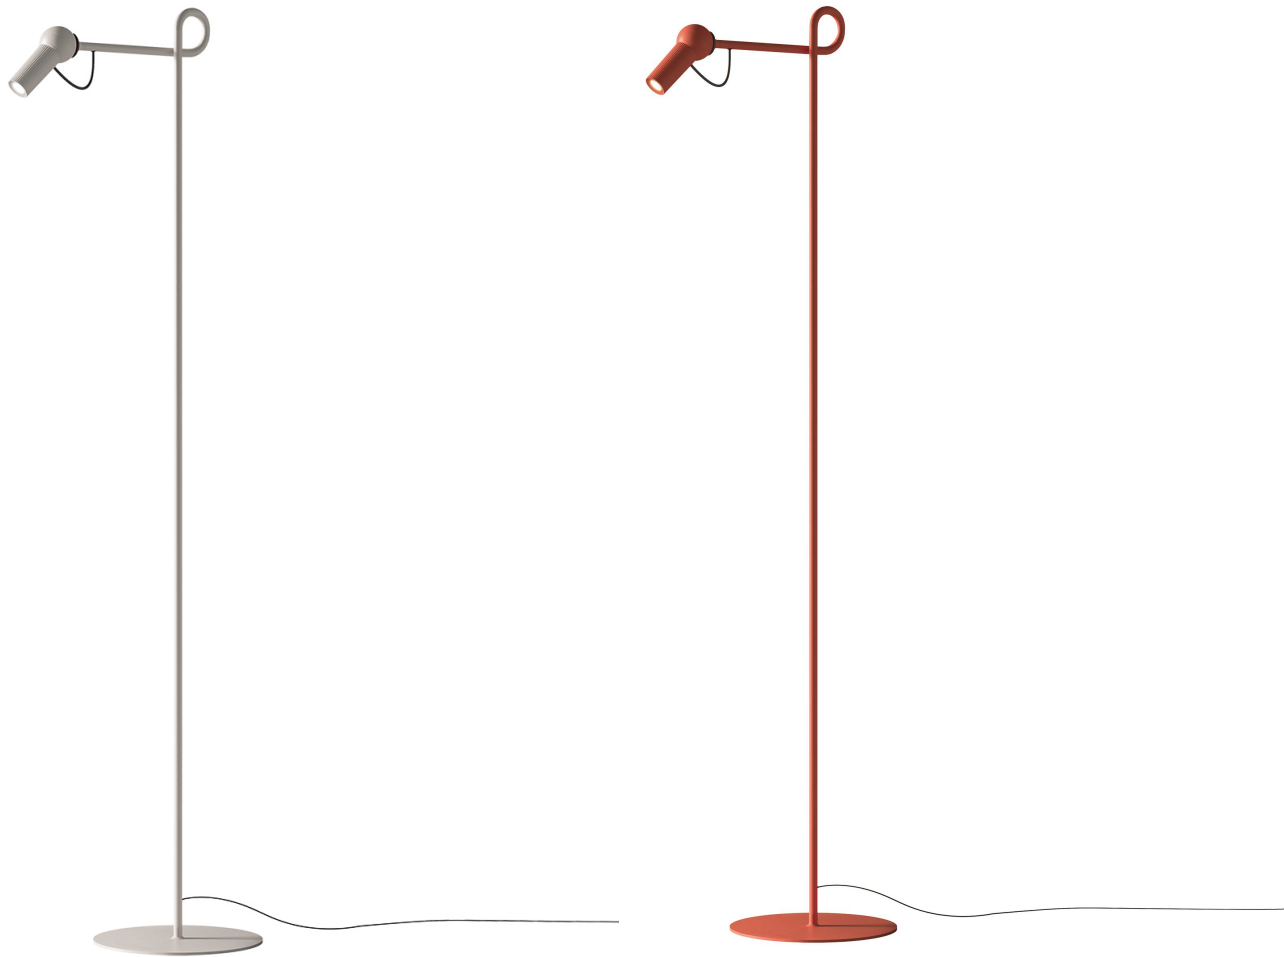

# Bird

*Design: Fordi Pla*

**Description**  IP20 

The luxury Bird floor lamp. This elegant piece of lighting comes with a die-cast varnished aluminum head and a premium coated metal structure. 98"3/8 cable with dimmer included.

Made in Italy.

**Finishes & Materials**

**Structure:** Metal.

## Bird

### Dimensions

9"W x 12"5/8D - 15"3/8D x 49"5/8H