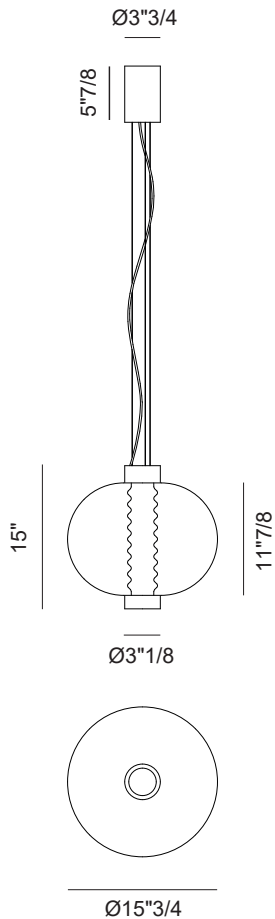

Bolha

Design: Valerio Sommella & Anonima Luci

Description ⚡ IP20 CE ENEC

The luxury Bolha suspension lamp comes with the external glass made of transparent borosilicate. Internal diffuser made of mouth blown glass available in amber and a premium metallic coated structure.

Made in Italy.

Finishes & Materials

Structure: Metal.

Diffuser: Glass.

* Ø

Dimensions

Ø15"3/4 x 15"H

Light direction

TECHNICAL DATA

Light source type	Board LED
Lamp power	1 x 15 W
Lamp luminous flux	1557 lm
Colour temperature	2700 K
CRI	>90
Feeding	120 V
Dimmable	Phase cut 1-10 V