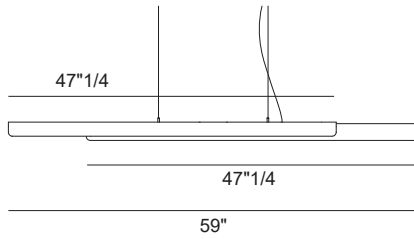

Structure: Metal, wood or concrete.

Dala

Dimensions

59"W x 2"3/8D x 2"1/2H

Lamp

Light direction

TECHNICAL DATA

Dala Linear 2700K

Light source type	Board LED
Lamp power	1 x 43 W
Source luminous flux	5150 lm
Colour temperature	2700 K
CRI	>90
Feeding	120 V
Dimmable	Phase cut

Dala Linear 3000K

Light source type	Board LED
Lamp power	1 x 43 W
Source luminous flux	5300 lm
Colour temperature	3000 K
CRI	>90
Feeding	120 V
Dimmable	Phase cut