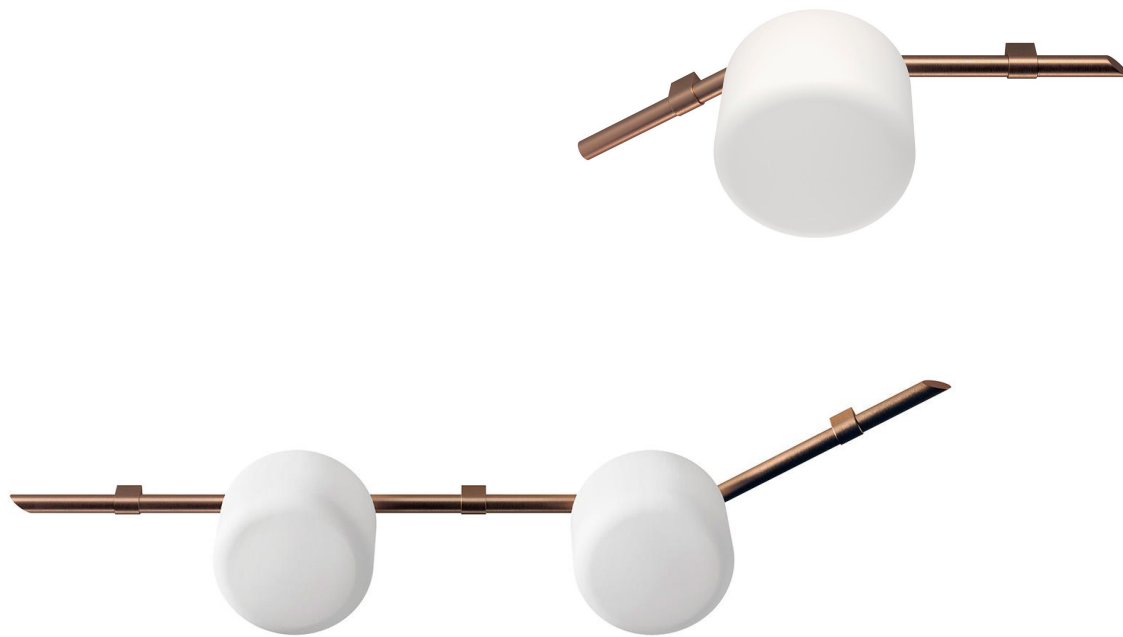

Floed

Design: StorageMilano

Description  IP20   

The luxury Floed ceiling lamp comes with an elegant opal diffuser made of two layers of blown glass and a premium metallic coated structure.
Made in Italy.

Finishes & Materials

Structure: Metal.

Diffuser: Glass.

Floed

Dimensions

Size A: 30"3/8W x 9"7/8D x 11"7/8H

Size B: 59"W x 9"7/8D x 14"1/8H

Light direction

TECHNICAL DATA

Light source type
Lamp power
Feeding
Dimmable

E26
A: 1 x 70 W / B: 2 x 70 W
120 V
Yes

Size A

Size B