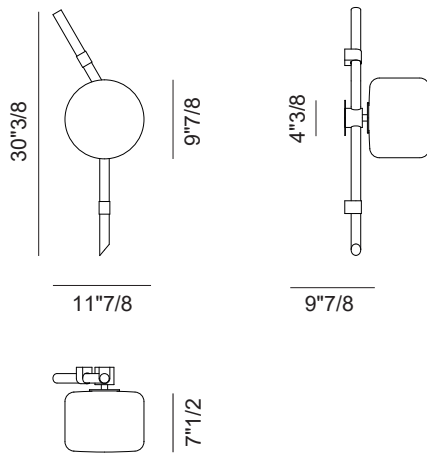

Floed

Design: StorageMilano

Description  IP20   

The luxury Floed wall lamp comes with an elegant opal diffuser made of two layers of blown glass and a premium metallic coated structure.
Made in Italy.

Finishes & Materials

Structure: Metal.

Diffuser: Glass.

Floed

Dimensions

Size A: 11"7/8W x 9"7/8D x 30"3/8H

Size B: 14"1/8W x 9"7/8D x 59"H

Light direction

TECHNICAL DATA

Light source type
Lamp power
Feeding
Dimmable

E26
A: 1 x 70 W / B: 2 x 70 W
120 V
Yes

Size A

Size B