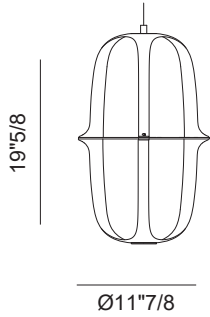


Kooi

Design: Studio Shuu

Description  IP20  

The elegant Kooi suspension lamp comes with a transparent glass diffuser and a premium die-casted aluminum structure.
Made in Italy.

Finishes & Materials

Structure: Metal.

Diffuser: Glass.

Kooi

Dimensions

Ø11"7/8 x 19"5/8H

Light direction

TECHNICAL DATA

Lamp power	1 x 26 W
Source luminous flux	2179 lm
Colour temperature	2700 K
CRI	>90
Feeding	120 V
Dimmable	Phase cut