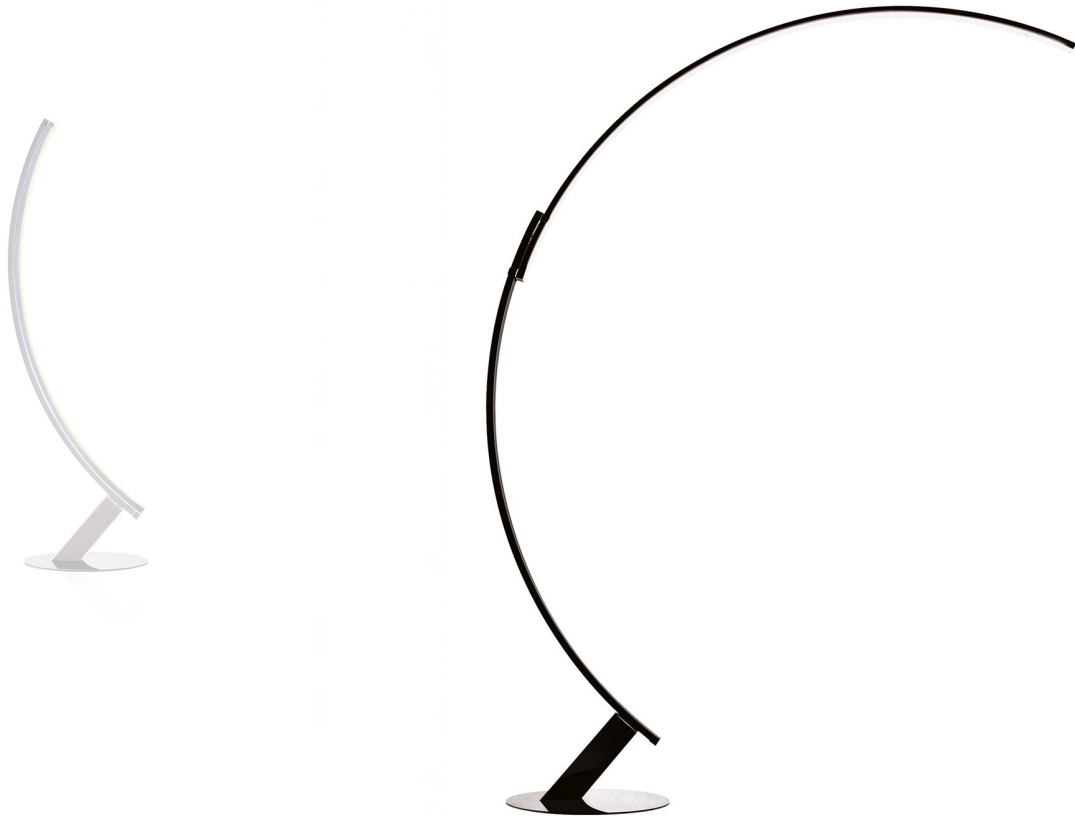

Kyudo

Design: Hansandfranz

Description IP20 **CE** **ERC**

The luxury Kyudo floor lamp with diffuser mounted on adjustable sliding track. Extruded aluminum body with glossy varnish coating. Low voltage Led strip. Made in Italy.

Finishes & Materials

Structure: Metal.

Kyudo

Dimensions

18"1/8 - 58"1/4W x 18"1/8D x 61"7/8 - 83"1/2H

Light direction

TECHNICAL DATA

Light source type	Strip LED
Lamp power	1 x 36 W
Source luminous flux	4515 lm
Color temperature	2700 K
CRI	>90
Feeding	120 V
Dimmer	Yes