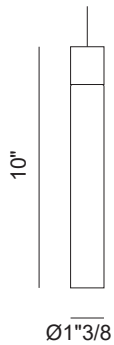

Minimal

Design: David Pompa

Description    IP20    

The elegant Minimal suspension lamp comes with a handcrafted pottery body and premium metal structure.
Made in Italy.

Finishes & Materials

Structure: Metal.

Minimal

Dimensions

Ø1"3/8 x 10"H

Light direction

TECHNICAL DATA

Light source type	Board LED
Lamp power	1 x 3.15 W
Source luminous flux	346 lm
Color temperature	2700 K
CRI	>90
Feeding	120 V
Dimmable	Yes

CANOPY