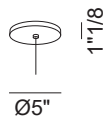

Minimal

Dimensions

Ø1"3/8 x 10"H

Light direction

TECHNICAL DATA

Light source type	Board LED
Lamp power	1 x 3.15 W
Source luminous flux	346 lm
Color temperature	2700 K
CRI	>90
Feeding	120 V
Dimmable	Yes

CANOPY