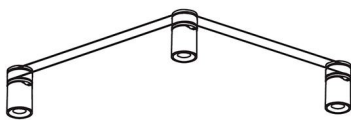

Mitos

Design: Chris Basias

Description  IP20 

The elegant Mitos ceiling lamp is a luxury system of adjustable spotlights that come with a premium metallic coated structure
Made in Italy.

Finishes & Materials

Structure: Metal.

Mitos

Dimensions

Single Lamp: Ø3"1/8 x 6"5/8H

Comp. A: 3 Lamps

Comp. B: 4 Lamps

Comp. C: 5 Lamps

Light direction

Black driver kit

Black cable holder plate

Comp. A

3 Lamps
Adjustable
32.8 feet cable (98.4 available)

Comp. B

4 Lamps
Adjustable
32.8 feet cable (98.4 available)

Comp. C

5 Lamps
Adjustable
32.8 feet cable (98.4 available)