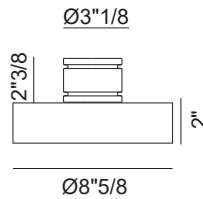

Black driver kit