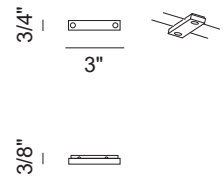

Structure: Metal.

Mitos

Dimensions

Single Lamp: Ø3"1/8 x 6"5/8H

Comp. A: 3 Lamps

Comp. B: 4 Lamps

Comp. C: 5 Lamps

Light direction

Black driver kit

Black cable holder plate

Comp. A

3 Lamps
Adjustable
32.8 feet cable (98.4 available)

Comp. B

4 Lamps
Adjustable
32.8 feet cable (98.4 available)

Comp. C

5 Lamps
Adjustable
32.8 feet cable (98.4 available)