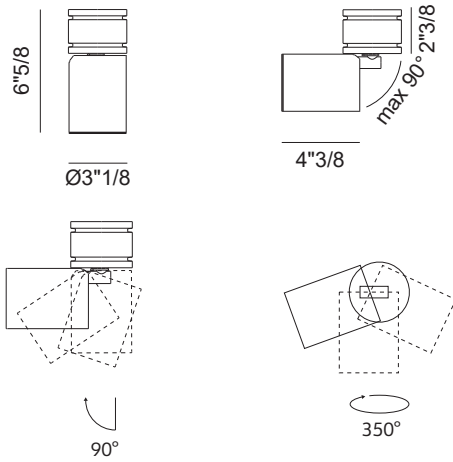

Structure: Metal.

Mitos

Dimensions

Single Lamp: Ø3"1/8 x 6"5/8H

Comp. A: 3 Lamps

Comp. B: 4 Lamps

Comp. C: 5 Lamps

Light direction

TECHNICAL DATA

Spot

Light source type
Source power
Driver
Dimmable

Light bulb - GU 5.3 - 12 V
1 x 10 W max
24 V to 12 V
Yes, through Driver Kit only

Driver kit

Output
Feeding
Dimmable
Dimming type

Constant voltage 24 V
120 V
Yes, max 5 spot
Phase cut

Black driver kit

Black cable holder plate

Comp. A

3 Lamps
Adjustable
32.8 feet cable (98.4 available)

Comp. B

4 Lamps
Adjustable
32.8 feet cable (98.4 available)

Comp. C

5 Lamps
Adjustable
32.8 feet cable (98.4 available)