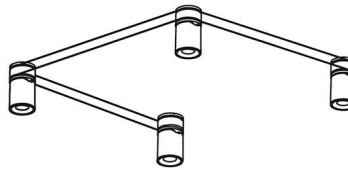

Mitos

Design: Chris Basias

Description  IP20 

The elegant Mitos ceiling lamp is a luxury system of adjustable spotlights that come with a premium metallic coated structure
Made in Italy.

Finishes & Materials

Structure: Metal.

Mitos

Dimensions

Single Lamp: Ø3"1/8 x 6"5/8H

Comp. A: 3 Lamps

Comp. B: 4 Lamps

Comp. C: 5 Lamps

Light direction

Black driver kit

Black cable holder plate

Comp. A

3 Lamps
Adjustable
32.8 feet cable (98.4 available)

Comp. B

4 Lamps
Adjustable
32.8 feet cable (98.4 available)

Comp. C

5 Lamps
Adjustable
32.8 feet cable (98.4 available)