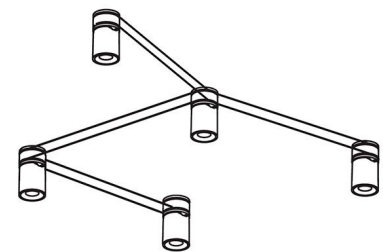

Mitos

Design: Chris Basias

Description  IP20 

The elegant Mitos ceiling lamp is a luxury system of adjustable spotlights that come with a premium metallic coated structure
Made in Italy.

Finishes & Materials

Structure: Metal.

Mitos

Dimensions

Single Lamp: Ø3"1/8 x 6"5/8H

Comp. A: 3 Lamps

Comp. B: 4 Lamps

Comp. C: 5 Lamps

Light direction

Black driver kit

Black cable holder plate

Comp. A

3 Lamps
Adjustable
32.8 feet cable (98.4 available)

Comp. B

4 Lamps
Adjustable
32.8 feet cable (98.4 available)

Comp. C

5 Lamps
Adjustable
32.8 feet cable (98.4 available)