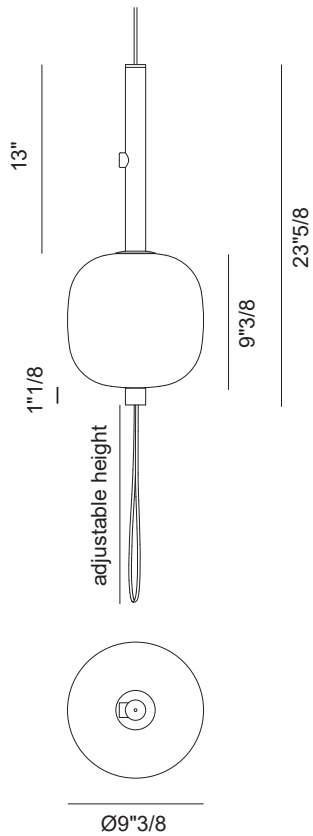

Motus

Design: Shulab

Description ⊕ IP20 CE

The luxury Motus Suspension lamp with adjustable height comes with an opal glass diffuser, and a premium metallic structure available in three coating finishes. Made in Italy.

Finishes & Materials

Structure: Metal.

Diffuser: Glass.

Motus

Dimensions

Ø9"3/8 x 23"5/8H

Lamp

Canopy

Light direction

TECHNICAL DATA

Light source type	Board LED
Lamp power	1 x 22 W
Source luminous flux	2346 lm
Colour temperature	2700 K
CRI	>90
Feeding	120 V
Driver	Included
Dimmable	Yes
Dimming type	Phase cut