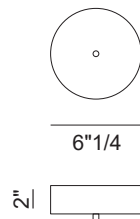

Finishes & Materials

Structure: Metal.

Diffuser: Glass.

Motus

Dimensions

Ø9"3/8 x 23"5/8H

Lamp

Canopy

Light direction

TECHNICAL DATA

Light source type	Board LED
Lamp power	1 x 22 W
Source luminous flux	2346 lm
Colour temperature	2700 K
CRI	>90
Feeding	120 V
Driver	Included
Dimmable	Yes
Dimming type	Phase cut