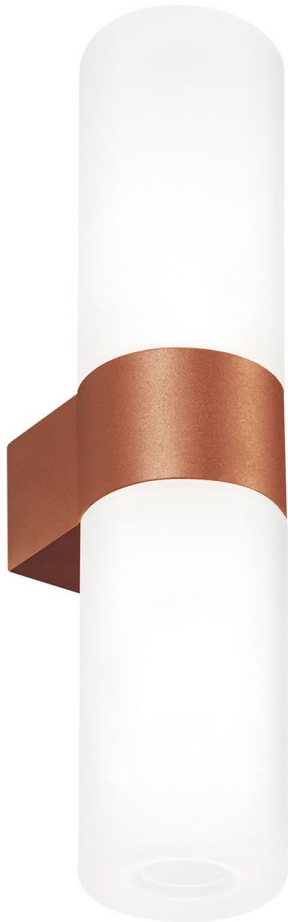

Pastilla

Design: Patricia Urquiola

Description  IP20   

The elegant Pastilla wall lamp comes with the structure in premium painted metal and diffuser in pressed acid etched glass.
Made in Italy.

Finishes & Materials

Structure: Metal.

Diffuser: Glass.

Pastilla

Dimensions

3"1/8W x 4"1/2D x 14"H

Light direction

TECHNICAL DATA

Light source type	2x42W E12
Feeding	120V
Dimmable	Yes