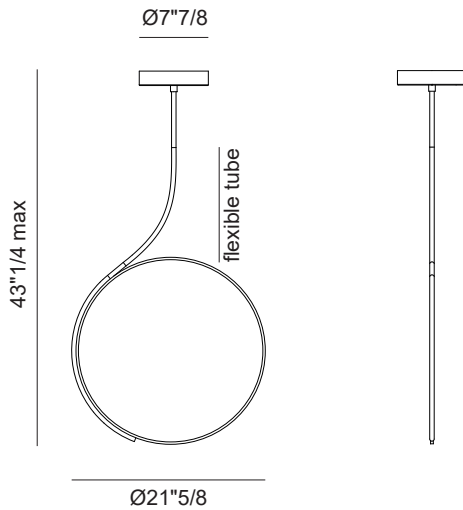

Poise

Design: Robert Dabi

Description IP20 **CE**

The luxury Poise dimmable ceiling lamp comes with a technical fabric coated flexible tube. Premium matt black metallic diffuser and structure.
Made in Italy.

Finishes & Materials

Structure: Metal.

Poise

Dimensions

21"5/8W x 7"7/8D x 43"1/4H

Light direction

TECHNICAL DATA

Light source type	Strip LED
Lamp power	1 x 28 W
Source luminous flux	3148 lm
Color temperature	2700 K
CRI	>90
Feeding	120 V
Driver	Included
Dimmable	Yes
Dimming type	Phase cut