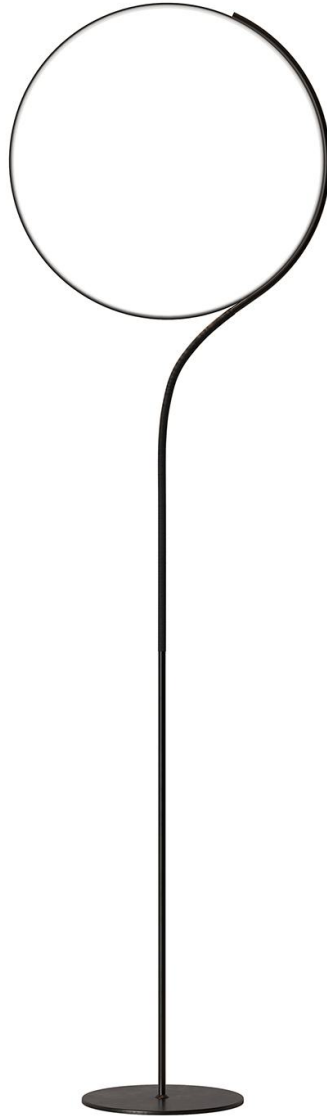

Poise

Design: Robert Dabi

Description IP20 **CE**

The luxury Poise dimmable floor lamp comes with a technical fabric coated flexible tube. Premium matt black metallic diffuser and structure. Made in Italy.

Finishes & Materials

Structure: Metal.

Poise

Dimensions

21"5/8W x 11"D x 77"1/8H

Light direction

TECHNICAL DATA

Light source type	Strip LED
Lamp power	1 x 28 W
Source luminous flux	3600 lm
Color temperature	2700 K
CRI	>90
Feeding	120 V
Dimmer	Yes