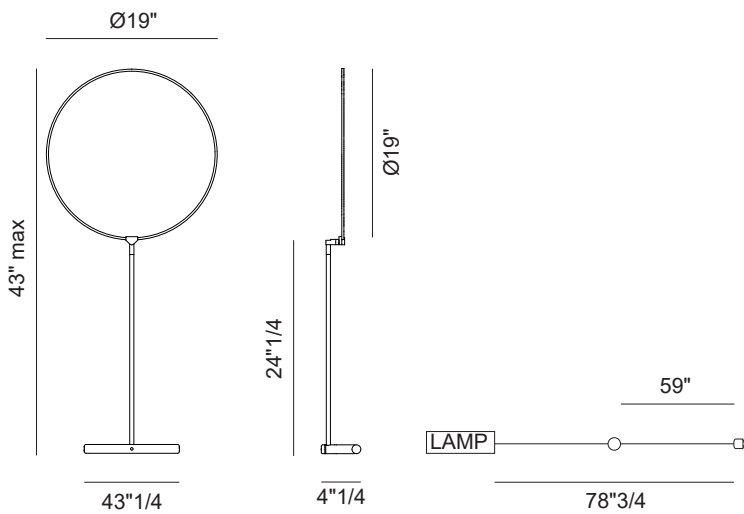

Structure: Metal.

Poise

Dimensions

19"W x 4"1/4"D x 43"H

Light direction

TECHNICAL DATA

| | |
|----------------------|------------|
| Light source type | Strip LED |
| Lamp power | 1 x 17.5 W |
| Source luminous flux | 1050 lm |
| Color temperature | 2700 K |
| CRI | >90 |
| Feeding | 120 V |
| Dimmer | Yes |