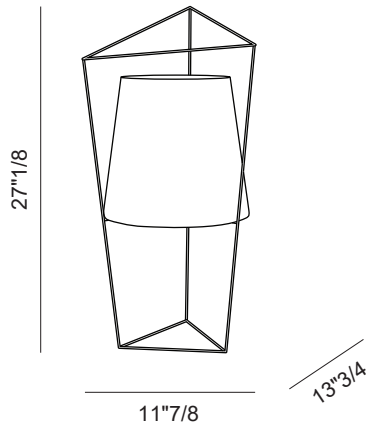

Tatu

Design: MrSmith Studio

Description  IP20    

The luxury Tatu dimmable table lamp comes with an elegant opal diffuser made of two layers of mouth blown glass and a premium coated or satin brass structure.
Made in Italy.

Finishes & Materials

Structure: Metal.

Diffuser: Glass.

Tatu

Dimensions

11"7/8W x 13"3/4D x 27"1/8H

Light direction

TECHNICAL DATA