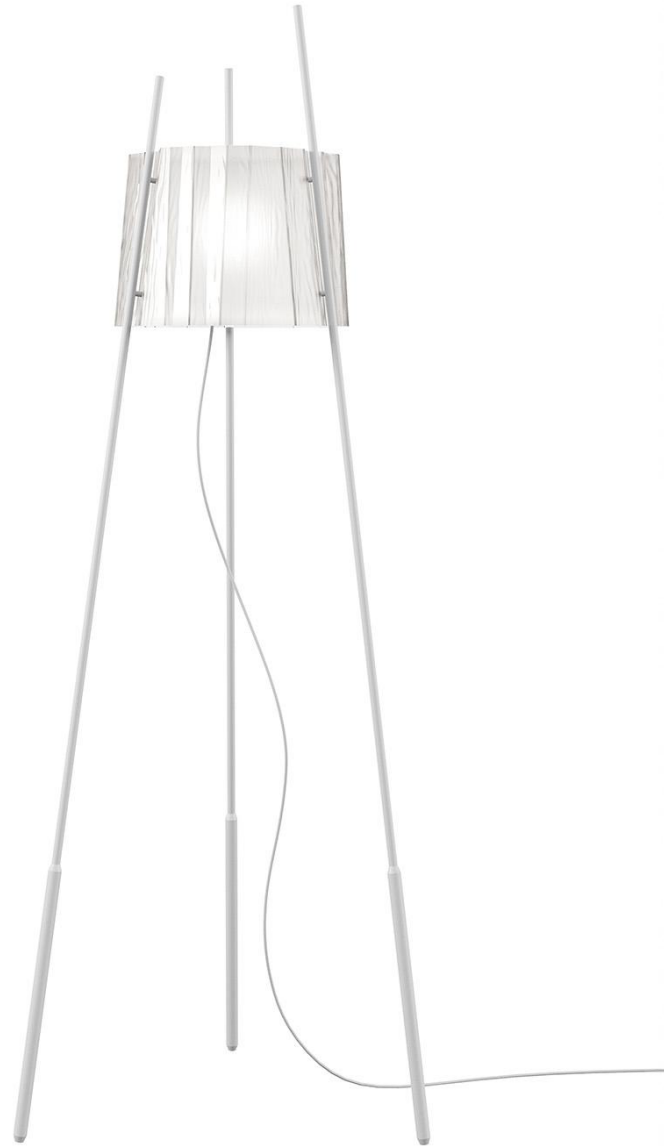

Tyla

Design: Marc Sadler

Description  IP20    

The luxury Tyla dimmable floor lamp comes with the diffuser made of premium sandblasted mouth blown glass and a high-end metallic coated structure.
Made in Italy.

Finishes & Materials

Structure: Metal.

Diffuser: Glass.

Tyla

Dimensions

Ø23"1/4 x 65"H

Light direction

TECHNICAL DATA

Light source type	E26
Lamp power	1 x 70 W
Feeding	120 V
Dimmer	Yes