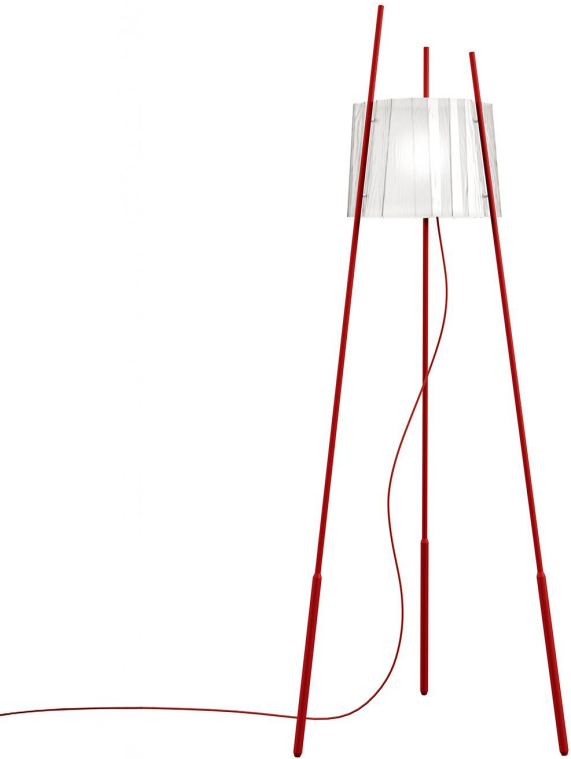

Tyla

Design: Marc Sadler

Description  IP20    

The luxury Tyla dimmable floor lamp comes with the diffuser made of premium sandblasted mouth blown glass and a high-end metallic coated structure.
Made in Italy.

Finishes & Materials

Structure: Metal.

Diffuser: Glass.

Tyla

Dimensions

Ø23"1/4 x 65"H

Light direction

TECHNICAL DATA

Light source type	E26
Lamp power	1 x 70 W
Feeding	120 V
Dimmer	Yes