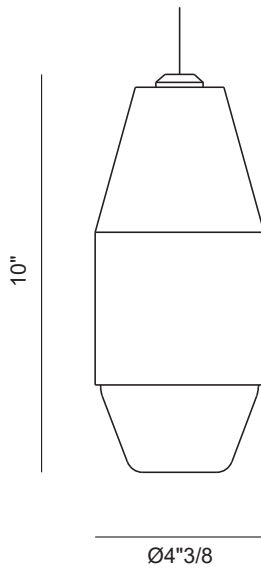

Yuma

Design David Pompa

Description  IP20    

The elegant Yuma suspension lamp comes with high-end spun metal reflector and blown glass diffuser.

Made in Italy.

Finishes & Materials

Structure: Metal.

Diffuser: Glass.

Yuma

Dimensions

Ø4"3/8 x 10"H

Light direction

TECHNICAL DATA

Lamp power	1 x 20 W
Feeding	E26
Dimmable	120V
	Yes