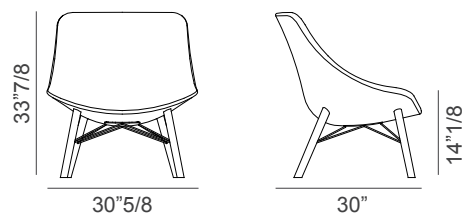

Lounge chair - 4-legged ash wood base