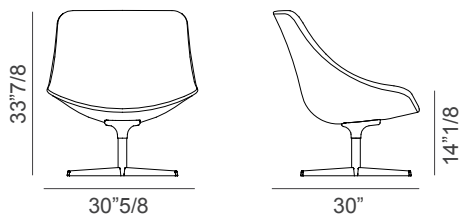

Lounge chair - 4-star swivel base