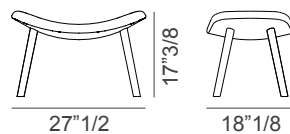

### Dimensions

**Lounge chair:** 30<sup>5</sup>/<sub>8</sub>W x 30"D x 33<sup>7</sup>/<sub>8</sub>H  
**Seat height:** 14<sup>1</sup>/<sub>8</sub>

**Optionals:**  
**Footrest:** 27<sup>1</sup>/<sub>2</sub>W x 18<sup>1</sup>/<sub>8</sub>D x 17<sup>3</sup>/<sub>8</sub>H  
**Seat cushion:** 27<sup>1</sup>/<sub>8</sub>W x 20<sup>7</sup>/<sub>8</sub>D

Lounge chair - 4-legged metal base

Lounge chair - 4-legged ash wood base

Lounge chair - 4-star swivel base

Lounge chair - Round swivel base

Optional Footrest

Optional Seat cushion