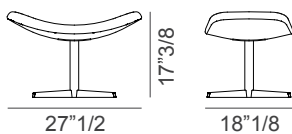

### Dimensions

**Lounge chair:** 30<sup>5</sup>/<sub>8</sub>W x 30"D x 33<sup>7</sup>/<sub>8</sub>H  
**Seat height:** 14<sup>1</sup>/<sub>8</sub>

**Optionals:**  
**Footrest:** 27<sup>1</sup>/<sub>2</sub>W x 18<sup>1</sup>/<sub>8</sub>D x 17<sup>3</sup>/<sub>8</sub>H  
**Seat cushion:** 27<sup>1</sup>/<sub>8</sub>W x 20<sup>7</sup>/<sub>8</sub>D

Lounge chair - 4-legged metal base

Lounge chair - 4-legged ash wood base

Lounge chair - 4-star swivel base

Lounge chair - Round swivel base

Optional Footrest

Optional Seat cushion