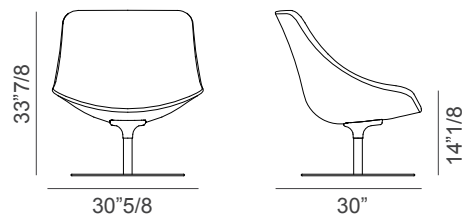

### Dimensions

**Lounge chair:** 30<sup>5</sup>/<sub>8</sub>W x 30"D x 33<sup>7</sup>/<sub>8</sub>H  
**Seat height:** 14<sup>1</sup>/<sub>8</sub>

**Optionals:**  
**Footrest:** 27<sup>1</sup>/<sub>2</sub>W x 18<sup>1</sup>/<sub>8</sub>D x 17<sup>3</sup>/<sub>8</sub>H  
**Seat cushion:** 27<sup>1</sup>/<sub>8</sub>W x 20<sup>7</sup>/<sub>8</sub>D

Lounge chair - 4-legged metal base

Lounge chair - 4-legged ash wood base

Lounge chair - 4-star swivel base

Lounge chair - Round swivel base

Optional Footrest

Optional Seat cushion