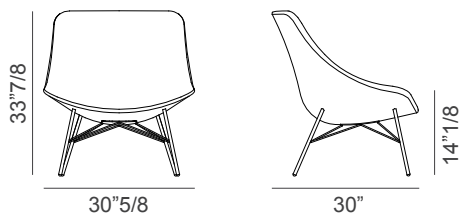

Auki

Dimensions

Lounge chair: 30⁵/₈W x 30"D x 33⁷/₈H
Seat height: 14¹/₈

Optionals:
Footrest: 27¹/₂W x 18¹/₈D x 17³/₈H
Seat cushion: 27¹/₈W x 20⁷/₈D

Lounge chair - 4-legged metal base