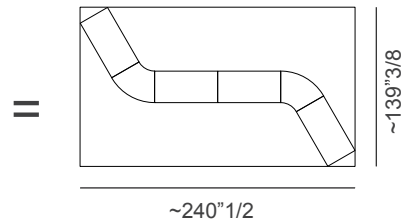

## *Dimensions*

**Size A:** ~240"1/2W x ~139"3/8D x 29"1/8H

**Size B:** ~287"3/4W x ~166"1/2D x 29"1/8H

**Size C:** ~240"1/2W x ~139"3/8D x 35"3/8H

**Size D:** ~287"3/4W x ~166"1/2D x 35"3/8H

## Brunch

Top, Side & Base A x 4

Column for cable management x 2

Curve Top 120° x 2

Size A

Top, Side & Base B x 4

Column for cable management x 2

Curve Top 120° x 2

Size B

Top, Side & Base C x 4

Column for cable management x 2

Curve Top 120° x 2

Size C

Top, Side & Base D x 4

Column for cable management x 2

Curve Top 120° x 2