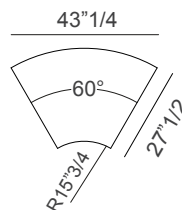

## *Dimensions*

**Size A:** ~240"1/2W x ~139"3/8D x 29"1/8H

**Size B:** ~287"3/4W x ~166"1/2D x 29"1/8H

**Size C:** ~240"1/2W x ~139"3/8D x 35"3/8H

**Size D:** ~287"3/4W x ~166"1/2D x 35"3/8H

## Brunch

Top, Side & Base A x 4

Column for cable management x 2

Curve Top 120° x 2

Size A

Top, Side & Base B x 4

Column for cable management x 2

Curve Top 120° x 2

Size B

Top, Side & Base C x 4

Column for cable management x 2

Curve Top 120° x 2

Size C

Top, Side & Base D x 4

Column for cable management x 2

Curve Top 120° x 2

Size D