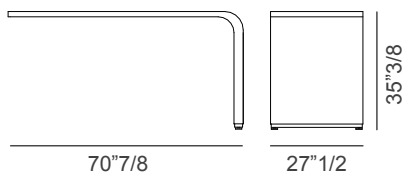

## *Dimensions*

**Size A:** ~240"1/2W x ~139"3/8D x 29"1/8H

**Size B:** ~287"3/4W x ~166"1/2D x 29"1/8H

**Size C:** ~240"1/2W x ~139"3/8D x 35"3/8H

**Size D:** ~287"3/4W x ~166"1/2D x 35"3/8H

## Brunch

Top, Side & Base A x 4

Column for cable management x 2

Curve Top 120° x 2

Size A

Top, Side & Base B x 4

Column for cable management x 2

Curve Top 120° x 2

Size B

Top, Side & Base C x 4

Column for cable management x 2

Curve Top 120° x 2

Size C

Top, Side & Base D x 4

Column for cable management x 2

Curve Top 120° x 2