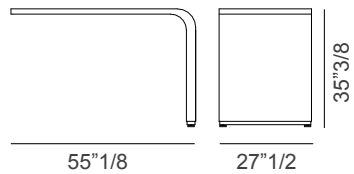

## *Dimensions*

**Size A:** ~240"1/2W x ~139"3/8D x 29"1/8H

**Size B:** ~287"3/4W x ~166"1/2D x 29"1/8H

**Size C:** ~240"1/2W x ~139"3/8D x 35"3/8H

**Size D:** ~287"3/4W x ~166"1/2D x 35"3/8H

## Brunch

Top, Side & Base A x 4

Column for cable management x 2

Curve Top 120° x 2

Size A

Top, Side & Base B x 4

Column for cable management x 2

Curve Top 120° x 2

Size B

Top, Side & Base C x 4

Column for cable management x 2

Curve Top 120° x 2

Size C

Top, Side & Base D x 4

Column for cable management x 2

Curve Top 120° x 2