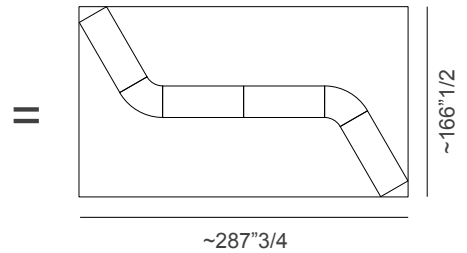

## *Dimensions*

**Size A:** ~240"1/2W x ~139"3/8D x 29"1/8H

**Size B:** ~287"3/4W x ~166"1/2D x 29"1/8H

**Size C:** ~240"1/2W x ~139"3/8D x 35"3/8H

**Size D:** ~287"3/4W x ~166"1/2D x 35"3/8H

## Brunch

Top, Side & Base A x 4

Column for cable management x 2

Curve Top 120° x 2

Size A

Top, Side & Base B x 4

Column for cable management x 2

Curve Top 120° x 2

Size B

Top, Side & Base C x 4

Column for cable management x 2

Curve Top 120° x 2

Size C

Top, Side & Base D x 4

Column for cable management x 2

Curve Top 120° x 2