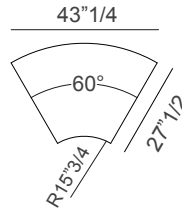

## *Dimensions*

**Size A:** ~240"1/2W x ~139"3/8D x 29"1/8H

**Size B:** ~287"3/4W x ~166"1/2D x 29"1/8H

**Size C:** ~240"1/2W x ~139"3/8D x 35"3/8H

**Size D:** ~287"3/4W x ~166"1/2D x 35"3/8H

## Brunch

Top, Side & Base A x 4

Column for cable management x 2

Curve Top 120° x 2

Size A

Top, Side & Base B x 4

Column for cable management x 2

Curve Top 120° x 2

Size B

Top, Side & Base C x 4

Column for cable management x 2

Curve Top 120° x 2

Size C

Top, Side & Base D x 4

Column for cable management x 2

Curve Top 120° x 2