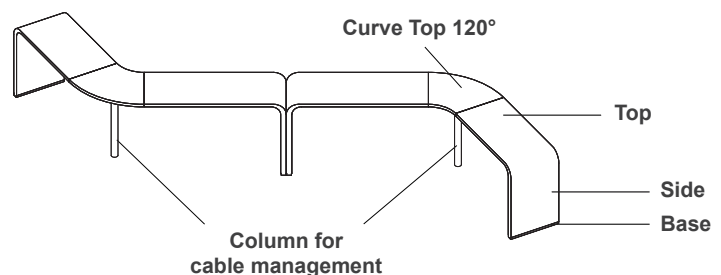

Asymmetry and versatility are the distinguishing features of the Brunch collection of modular tables. This modular workstation is composed of a wooden top that curves down to the ground and gently changes thickness, a metal base available in powder coated black or white and columns for cable management. Optional Socket Schuko, USB, RJ45 and round cable port. Of great originality Brunch is ideal for the office or as a workstation in public spaces. Made in Italy.

## *Dimensions*

**Size A:** ~240"1/2W x ~139"3/8D x 29"1/8H

**Size B:** ~287"3/4W x ~166"1/2D x 29"1/8H

**Size C:** ~240"1/2W x ~139"3/8D x 35"3/8H

**Size D:** ~287"3/4W x ~166"1/2D x 35"3/8H

## Brunch

Top, Side & Base A x 4

Column for cable management x 2

Curve Top 120° x 2

Size A

Top, Side & Base B x 4

Column for cable management x 2

Curve Top 120° x 2

Size B

Top, Side & Base C x 4

Column for cable management x 2

Curve Top 120° x 2

Size C

Top, Side & Base D x 4

Column for cable management x 2

Curve Top 120° x 2