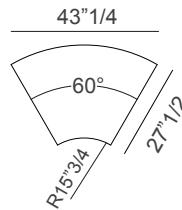

## *Dimensions*

**Size A:** ~240"1/2W x ~139"3/8D x 29"1/8H

**Size B:** ~287"3/4W x ~166"1/2D x 29"1/8H

**Size C:** ~240"1/2W x ~139"3/8D x 35"3/8H

**Size D:** ~287"3/4W x ~166"1/2D x 35"3/8H

## Brunch

Top, Side & Base A x 4

Column for cable management x 2

Curve Top 120° x 2

Size A

Top, Side & Base B x 4

Column for cable management x 2

Curve Top 120° x 2

Size B

Top, Side & Base C x 4

Column for cable management x 2

Curve Top 120° x 2

Size C

Top, Side & Base D x 4

Column for cable management x 2

Curve Top 120° x 2