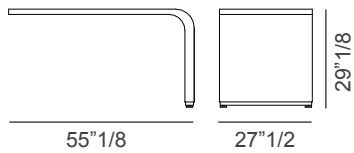

## *Dimensions*

**Size A:** ~240"1/2W x ~139"3/8D x 29"1/8H

**Size B:** ~287"3/4W x ~166"1/2D x 29"1/8H

**Size C:** ~240"1/2W x ~139"3/8D x 35"3/8H

**Size D:** ~287"3/4W x ~166"1/2D x 35"3/8H

## Brunch

Top, Side & Base A x 4

Column for cable management x 2

Curve Top 120° x 2

Size A

Top, Side & Base B x 4

Column for cable management x 2

Curve Top 120° x 2

Size B

Top, Side & Base C x 4

Column for cable management x 2

Curve Top 120° x 2

Size C

Top, Side & Base D x 4

Column for cable management x 2

Curve Top 120° x 2