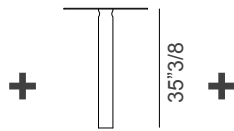

## *Dimensions*

**Size A:** ~240"1/2W x ~139"3/8D x 29"1/8H

**Size B:** ~287"3/4W x ~166"1/2D x 29"1/8H

**Size C:** ~240"1/2W x ~139"3/8D x 35"3/8H

**Size D:** ~287"3/4W x ~166"1/2D x 35"3/8H

## Brunch

Top, Side & Base A x 4

Column for cable management x 2

Curve Top 120° x 2

Size A

Top, Side & Base B x 4

Column for cable management x 2

Curve Top 120° x 2

Size B

Top, Side & Base C x 4

Column for cable management x 2

Curve Top 120° x 2

Size C

Top, Side & Base D x 4

Column for cable management x 2

Curve Top 120° x 2