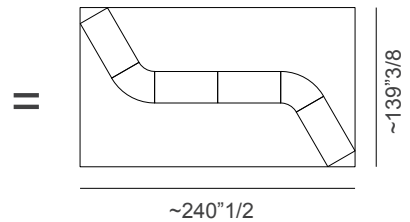

## *Dimensions*

**Size A:** ~240"1/2W x ~139"3/8D x 29"1/8H

**Size B:** ~287"3/4W x ~166"1/2D x 29"1/8H

**Size C:** ~240"1/2W x ~139"3/8D x 35"3/8H

**Size D:** ~287"3/4W x ~166"1/2D x 35"3/8H

## Brunch

Top, Side & Base A x 4

Column for cable management x 2

Curve Top 120° x 2

Size A

Top, Side & Base B x 4

Column for cable management x 2

Curve Top 120° x 2

Size B

Top, Side & Base C x 4

Column for cable management x 2

Curve Top 120° x 2

Size C

Top, Side & Base D x 4

Column for cable management x 2

Curve Top 120° x 2