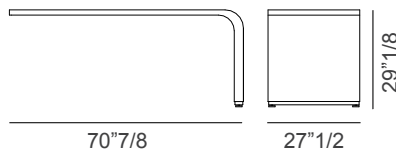

## *Dimensions*

**Size A:** ~240"1/2W x ~139"3/8D x 29"1/8H

**Size B:** ~287"3/4W x ~166"1/2D x 29"1/8H

**Size C:** ~240"1/2W x ~139"3/8D x 35"3/8H

**Size D:** ~287"3/4W x ~166"1/2D x 35"3/8H

## Brunch

Top, Side & Base A x 4

Column for cable management x 2

Curve Top 120° x 2

Size A

Top, Side & Base B x 4

Column for cable management x 2

Curve Top 120° x 2

Size B

Top, Side & Base C x 4

Column for cable management x 2

Curve Top 120° x 2

Size C

Top, Side & Base D x 4

Column for cable management x 2

Curve Top 120° x 2