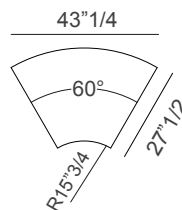

## *Dimensions*

**Size A:** ~240"1/2W x ~139"3/8D x 29"1/8H

**Size B:** ~287"3/4W x ~166"1/2D x 29"1/8H

**Size C:** ~240"1/2W x ~139"3/8D x 35"3/8H

**Size D:** ~287"3/4W x ~166"1/2D x 35"3/8H

## Brunch

Top, Side & Base A x 4

Column for cable management x 2

Curve Top 120° x 2

Size A

Top, Side & Base B x 4

Column for cable management x 2

Curve Top 120° x 2

Size B

Top, Side & Base C x 4

Column for cable management x 2

Curve Top 120° x 2

Size C

Top, Side & Base D x 4

Column for cable management x 2

Curve Top 120° x 2

Size D