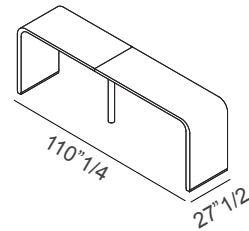

Dimensions

- Size A:** 110"1/4W x 27"1/2D x 29"1/8H
- Size B:** 141"3/4W x 27"1/2D x 29"1/8H
- Size C:** 110"1/4W x 27"1/2D x 35"3/8H
- Size D:** 141"3/4W x 27"1/2D x 35"3/8H
- Size E:** 110"1/4W x 27"1/2D x 43"1/4H
- Size F:** 141"3/4W x 27"1/2D x 43"1/4H

Brunch

Top, Side & Base A x 2

+

Column for cable management x 1

=

Size A

Top, Side & Base B x 2

+

Column for cable management x 1

=

Size B

Top, Side & Base C x 2

+

Column for cable management x 1

=

Size C

Top, Side & Base D x 2

+

Column for cable management x 1

=

Size D

Brunch

Top, Side & Base E x 2

+