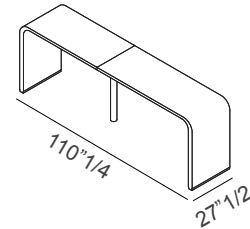

Dimensions

- Size A:** 110"1/4W x 27"1/2D x 29"1/8H
- Size B:** 141"3/4W x 27"1/2D x 29"1/8H
- Size C:** 110"1/4W x 27"1/2D x 35"3/8H
- Size D:** 141"3/4W x 27"1/2D x 35"3/8H
- Size E:** 110"1/4W x 27"1/2D x 43"1/4H
- Size F:** 141"3/4W x 27"1/2D x 43"1/4H

Column for cable management x 1

=

Size B

Top, Side & Base C x 2

+

Column for cable management x 1

=

Size C

Top, Side & Base D x 2

+

Column for cable management x 1

=

Size D

Brunch

Top, Side & Base E x 2

+

Column for cable management x 1

=

Size E

Top, Side & Base F x 2

+

Column for cable management x 1

=

Size F