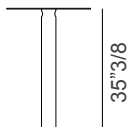

Dimensions

- Size A:** 110"1/4W x 27"1/2D x 29"1/8H
- Size B:** 141"3/4W x 27"1/2D x 29"1/8H
- Size C:** 110"1/4W x 27"1/2D x 35"3/8H
- Size D:** 141"3/4W x 27"1/2D x 35"3/8H
- Size E:** 110"1/4W x 27"1/2D x 43"1/4H
- Size F:** 141"3/4W x 27"1/2D x 43"1/4H

Column for cable management x 1

=

Size B

Top, Side & Base C x 2

+

Column for cable management x 1

=

Size C

Top, Side & Base D x 2

+

Column for cable management x 1

=

Size D

Brunch

Top, Side & Base E x 2

+

Column for cable management x 1

=

Size E

Top, Side & Base F x 2

+

Column for cable management x 1

=

Size F