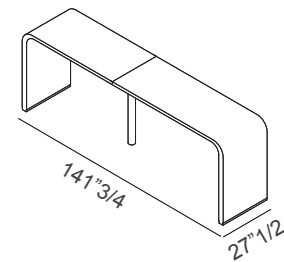

Dimensions

- Size A:** 110"1/4W x 27"1/2D x 29"1/8H
- Size B:** 141"3/4W x 27"1/2D x 29"1/8H
- Size C:** 110"1/4W x 27"1/2D x 35"3/8H
- Size D:** 141"3/4W x 27"1/2D x 35"3/8H
- Size E:** 110"1/4W x 27"1/2D x 43"1/4H
- Size F:** 141"3/4W x 27"1/2D x 43"1/4H

Brunch

Top, Side & Base A x 2

+

Column for cable management x 1

=

Size A

Top, Side & Base B x 2

+

Column for cable management x 1

=

Size B

Top, Side & Base C x 2

+

Column for cable management x 1

=

Size C

Top, Side & Base D x 2

+

Column for cable management x 1

=

Size D

Brunch

Top, Side & Base E x 2

+