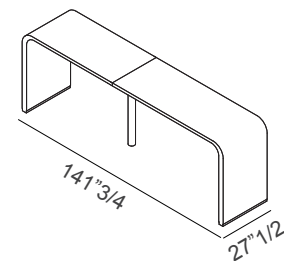

Dimensions

- Size A:** 110"1/4W x 27"1/2D x 29"1/8H
- Size B:** 141"3/4W x 27"1/2D x 29"1/8H
- Size C:** 110"1/4W x 27"1/2D x 35"3/8H
- Size D:** 141"3/4W x 27"1/2D x 35"3/8H
- Size E:** 110"1/4W x 27"1/2D x 43"1/4H
- Size F:** 141"3/4W x 27"1/2D x 43"1/4H

Column for cable management x 1

=

Size B

Top, Side & Base C x 2

+

Column for cable management x 1

=

Size C

Top, Side & Base D x 2

+

Column for cable management x 1

=

Size D

Brunch

Top, Side & Base E x 2

+

Column for cable management x 1

=

Size E

Top, Side & Base F x 2

+

Column for cable management x 1

=

Size F