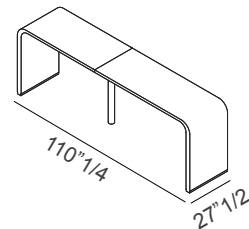

Dimensions

- Size A:** 110"1/4W x 27"1/2D x 29"1/8H
- Size B:** 141"3/4W x 27"1/2D x 29"1/8H
- Size C:** 110"1/4W x 27"1/2D x 35"3/8H
- Size D:** 141"3/4W x 27"1/2D x 35"3/8H
- Size E:** 110"1/4W x 27"1/2D x 43"1/4H
- Size F:** 141"3/4W x 27"1/2D x 43"1/4H

Brunch

Top, Side & Base A x 2

+

Column for cable management x 1

=

Size A

Top, Side & Base B x 2

+

Column for cable management x 1

=

Size B

Top, Side & Base C x 2

+

Column for cable management x 1

=

Size C

Top, Side & Base D x 2

+

Column for cable management x 1

=

Size D

Brunch

Top, Side & Base E x 2

+