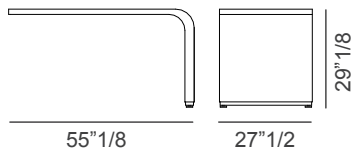

Dimensions

- Size A:** 110"1/4W x 27"1/2D x 29"1/8H
- Size B:** 141"3/4W x 27"1/2D x 29"1/8H
- Size C:** 110"1/4W x 27"1/2D x 35"3/8H
- Size D:** 141"3/4W x 27"1/2D x 35"3/8H
- Size E:** 110"1/4W x 27"1/2D x 43"1/4H
- Size F:** 141"3/4W x 27"1/2D x 43"1/4H

Brunch

Top, Side & Base A x 2

+

Column for cable management x 1

=

Size A

Top, Side & Base B x 2

+