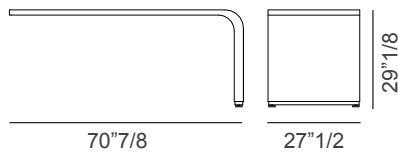

Dimensions

- Size A:** 110"1/4W x 27"1/2D x 29"1/8H
- Size B:** 141"3/4W x 27"1/2D x 29"1/8H
- Size C:** 110"1/4W x 27"1/2D x 35"3/8H
- Size D:** 141"3/4W x 27"1/2D x 35"3/8H
- Size E:** 110"1/4W x 27"1/2D x 43"1/4H
- Size F:** 141"3/4W x 27"1/2D x 43"1/4H

Brunch

Top, Side & Base A x 2

+

Column for cable management x 1

=

Size A

Top, Side & Base B x 2

+

Column for cable management x 1

=

Size B

Top, Side & Base C x 2

+

Column for cable management x 1

=

Size C

Top, Side & Base D x 2

+

Column for cable management x 1

=

Size D

Brunch

Top, Side & Base E x 2

+