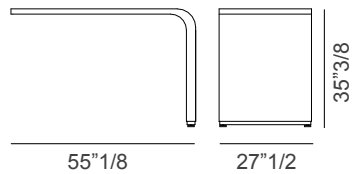

Dimensions

- Size A:** 110"1/4W x 27"1/2D x 29"1/8H
- Size B:** 141"3/4W x 27"1/2D x 29"1/8H
- Size C:** 110"1/4W x 27"1/2D x 35"3/8H
- Size D:** 141"3/4W x 27"1/2D x 35"3/8H
- Size E:** 110"1/4W x 27"1/2D x 43"1/4H
- Size F:** 141"3/4W x 27"1/2D x 43"1/4H

Brunch

Top, Side & Base A x 2

+

Column for cable management x 1

=

Size A

Top, Side & Base B x 2

+

Column for cable management x 1

=

Size B

Top, Side & Base C x 2

+

Column for cable management x 1

=

Size C

Top, Side & Base D x 2

+

Column for cable management x 1

=

Size D

Brunch

Top, Side & Base E x 2

+