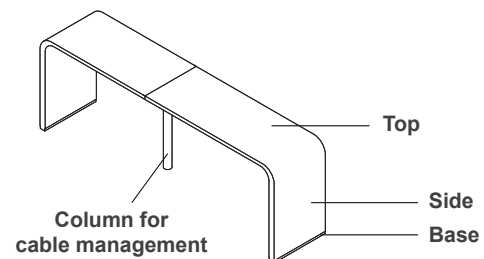

Brunch

Design: Romano Marcato

Description

Workstation with top in curved honeycomb board with variation in thickness, internal frame in plywood of poplar and beech, and veneered in several finishes, white laminate, white Fenix® or white lacquered. Base in matt chromed metal or powder coated, with adjustable feet for a better stability.

Asymmetry and versatility are the distinguishing features of the Brunch collection of modular tables. This modular workstation is composed of a wooden top that curves down to the ground and gently changes thickness, a metal base available in powder coated black or white and a column for cable management. Optional Socket Schuko, USB, RJ45 and round cable port. Of great originality Brunch is ideal for the office or as a workstation in public spaces. Made in Italy.

Dimensions

- Size A:** 110"1/4W x 27"1/2D x 29"1/8H
- Size B:** 141"3/4W x 27"1/2D x 29"1/8H
- Size C:** 110"1/4W x 27"1/2D x 35"3/8H
- Size D:** 141"3/4W x 27"1/2D x 35"3/8H
- Size E:** 110"1/4W x 27"1/2D x 43"1/4H
- Size F:** 141"3/4W x 27"1/2D x 43"1/4H

Brunch

Top, Side & Base A x 2

+

Column for cable management x 1

=

Size A

Top, Side & Base B x 2

+