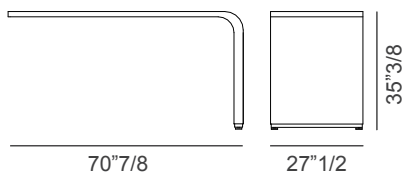

Dimensions

- Size A:** 110"1/4W x 27"1/2D x 29"1/8H
- Size B:** 141"3/4W x 27"1/2D x 29"1/8H
- Size C:** 110"1/4W x 27"1/2D x 35"3/8H
- Size D:** 141"3/4W x 27"1/2D x 35"3/8H
- Size E:** 110"1/4W x 27"1/2D x 43"1/4H
- Size F:** 141"3/4W x 27"1/2D x 43"1/4H

Brunch

Top, Side & Base A x 2

+

Column for cable management x 1

=

Size A

Top, Side & Base B x 2

+

Column for cable management x 1

=

Size B

Top, Side & Base C x 2

+

Column for cable management x 1

=

Size C

Top, Side & Base D x 2

+

Column for cable management x 1

=

Size D

Brunch

Top, Side & Base E x 2

+