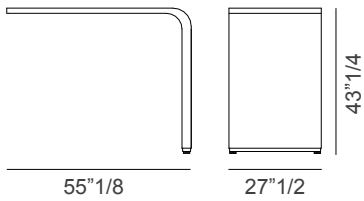

Dimensions

- Size A:** 110"1/4W x 27"1/2D x 29"1/8H
- Size B:** 141"3/4W x 27"1/2D x 29"1/8H
- Size C:** 110"1/4W x 27"1/2D x 35"3/8H
- Size D:** 141"3/4W x 27"1/2D x 35"3/8H
- Size E:** 110"1/4W x 27"1/2D x 43"1/4H
- Size F:** 141"3/4W x 27"1/2D x 43"1/4H

Column for cable management x 1

=

Size B

Top, Side & Base C x 2

+

Column for cable management x 1

=

Size C

Top, Side & Base D x 2

+

Column for cable management x 1

=

Size D

Brunch

Top, Side & Base E x 2

+

Column for cable management x 1

=

Size E

Top, Side & Base F x 2

+

Column for cable management x 1

=

Size F