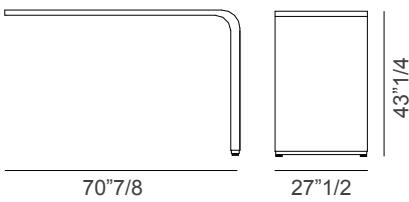

Dimensions

- Size A:** 110"1/4W x 27"1/2D x 29"1/8H
- Size B:** 141"3/4W x 27"1/2D x 29"1/8H
- Size C:** 110"1/4W x 27"1/2D x 35"3/8H
- Size D:** 141"3/4W x 27"1/2D x 35"3/8H
- Size E:** 110"1/4W x 27"1/2D x 43"1/4H
- Size F:** 141"3/4W x 27"1/2D x 43"1/4H

Column for cable management x 1

=

Size B

Top, Side & Base C x 2

+

Column for cable management x 1

=

Size C

Top, Side & Base D x 2

+

Column for cable management x 1

=

Size D

Brunch

Top, Side & Base E x 2

+

Column for cable management x 1

=

Size E

Top, Side & Base F x 2

+

Column for cable management x 1

=

Size F