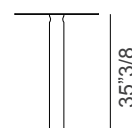

Dimensions

- Size A:** 110"1/4W x 27"1/2D x 29"1/8H
- Size B:** 141"3/4W x 27"1/2D x 29"1/8H
- Size C:** 110"1/4W x 27"1/2D x 35"3/8H
- Size D:** 141"3/4W x 27"1/2D x 35"3/8H
- Size E:** 110"1/4W x 27"1/2D x 43"1/4H
- Size F:** 141"3/4W x 27"1/2D x 43"1/4H

Column for cable management x 1

=

Size B

Top, Side & Base C x 2

+

Column for cable management x 1

=

Size C

Top, Side & Base D x 2

+

Column for cable management x 1

=

Size D

Brunch

Top, Side & Base E x 2

+

Column for cable management x 1

=

Size E

Top, Side & Base F x 2

+

Column for cable management x 1

=

Size F