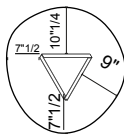

## *Dimensions*

**Side Table:** 27"1/2W x 26"D x 13"3/4H

**Coffee Table:** 39"3/8W x 37"D x 11"3/8H

## *Finishes and materials*

**Top:** Marble or Wood.

**Base:** Marble or Wood.

## Dimensions

width:  $39\frac{3}{8}$ "  
 depth: 37"  
 height:  $11\frac{3}{8}$ "

width:  $27\frac{1}{2}$ "  
 depth: 26"  
 height:  $13\frac{3}{4}$ "