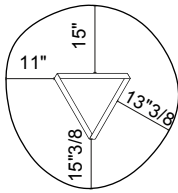

## *Dimensions*

**Side Table:** 27"1/2W x 26"D x 13"3/4H

**Coffee Table:** 39"3/8W x 37"D x 11"3/8H

## Dimensions

width:  $39\frac{3}{8}$ "  
 depth: 37"  
 height:  $11\frac{3}{8}$ "

width:  $27\frac{1}{2}$ "  
 depth: 26"  
 height:  $13\frac{3}{4}$ "