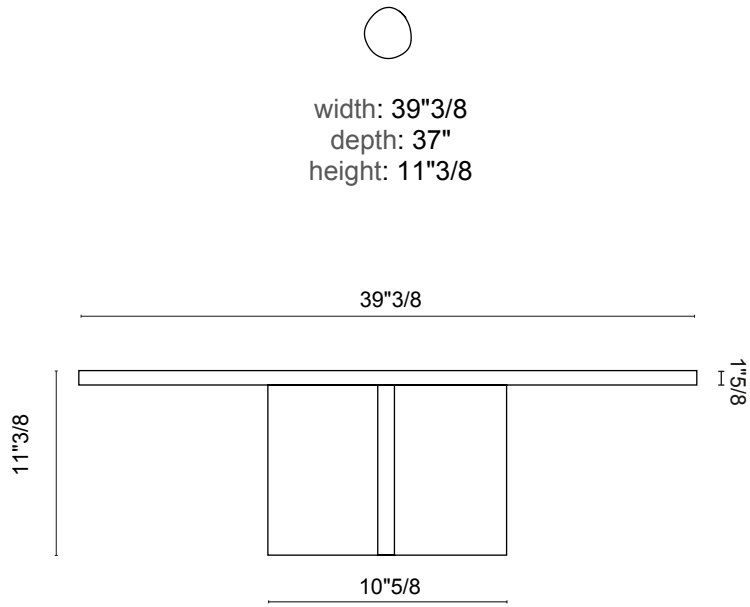

## *Dimensions*

**Side Table:** 27"1/2W x 26"D x 13"3/4H

**Coffee Table:** 39"3/8W x 37"D x 11"3/8H

## *Finishes and materials*

**Top:** Marble or Wood.

**Base:** Marble or Wood.

## Dimensions

width:  $39\frac{3}{8}$ "  
 depth: 37"  
 height:  $11\frac{3}{8}$ "

width:  $27\frac{1}{2}$ "  
 depth: 26"  
 height:  $13\frac{3}{4}$ "