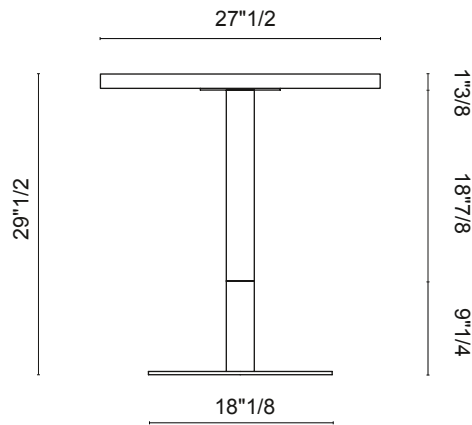

### *Dimensions*

**Square:** 27"1/2W x 27"1/2D x 29"1/2H

**Round:** Ø27"1/2 x 29"1/2H

## Dimensions

width: 27"1/2  
depth: 27"1/2  
height: 29"1/2

width: 27"1/2  
depth: 27"1/2  
height: 29"1/2