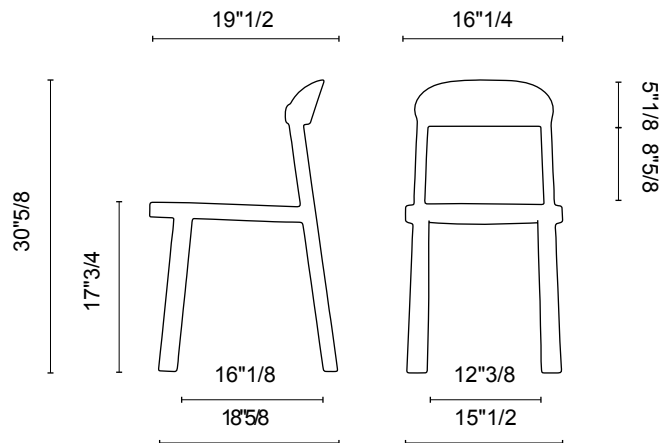

Brulla

Design: Skrivo Design

Description

Brulla is a stackable wooden chair inspired by 20th-century Austrian design. Its curved backrest and angled cane-webbed seat blend retro charm with minimalist modernity, enriched by its distinctive leg profile and subtle details. Made in Italy.

Dimensions

Size: 16"1/8W x 19"1/4D x 30"5/8H (SH: 17"3/4)

Finishes and materials

Seat: Natural Vienna Straw.
Legs: Solid Wood.