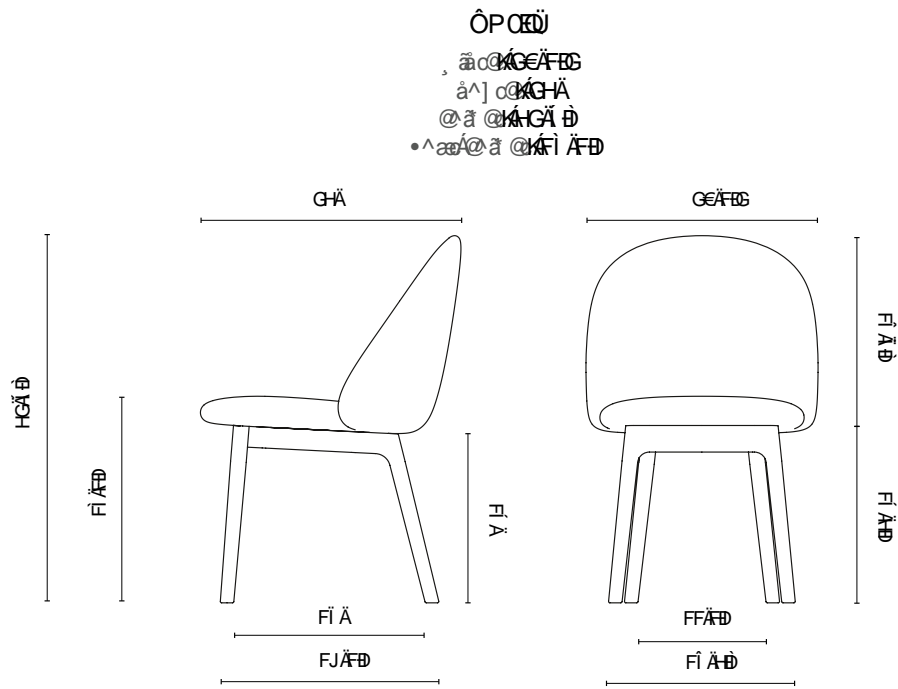

Iola Wood

Design: Studio E-GGS

Description

Chair or Armchair with injected flame-retardant polyurethane foam upholstered in fabric. Wooden Ash base available in natural or black finish. Made in Italy.

Dimensions

Chair: 20"1/2W x 23"D x 32"5/8H (SH: 18"1/4)

Armchair: 22"5/8W x 22"7/8D x 32"5/8H (SH: 18"1/4)

Finishes and materials

Cover: Fabric.

Legs: Wood, natural or black ash.

Dimensions

ARMCHAIR

width: 22"5/8
 depth: 22"7/8
 height: 32"3/4
 seat height: 18"3/8