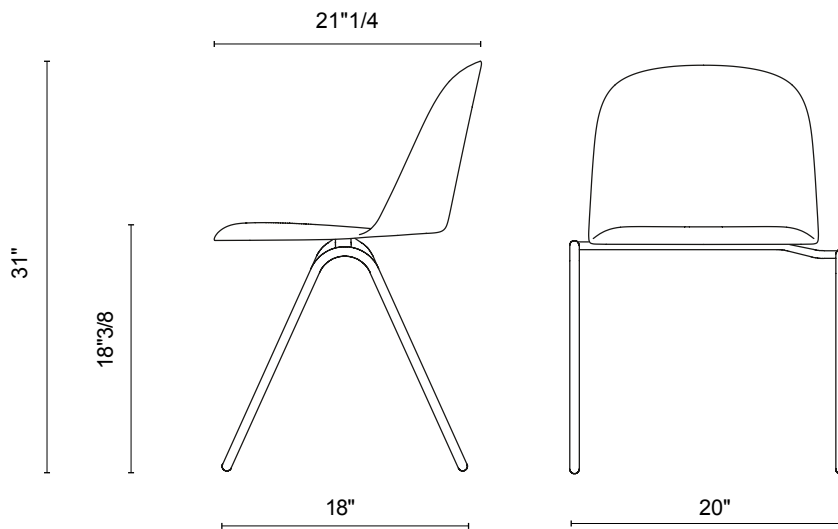

Dimensions

Size: 20"W x 21"1/4D x 31"H (SH: 18"3/8)

Finishes and materials

Cover: Fabric.

Backrest: Polypropilene

Legs: Metal.

Dimensions

MARIOLINA EDU

width: 20"
depth: 21"1/4
height: 31"
seat height: 18"3/8
stackability: yes (X8)

MARIOLINA EDU SIDE TABLE

width: 20"
depth: 18"
height: 18"3/8
stackability: yes (X8)