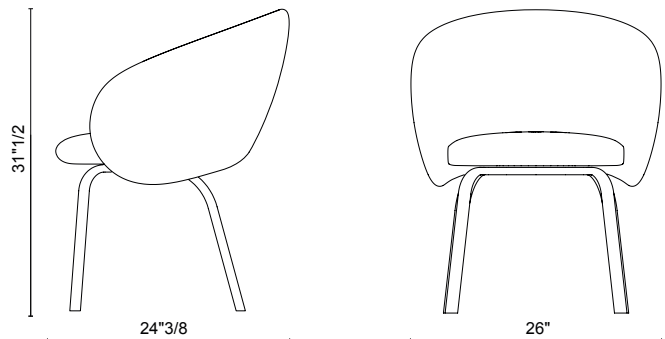

Nebula Tube

Design: Studio E-GGS

Description

Nebula brings a celestial aesthetic with its dense, enveloping design, balanced by sleek lines reaching skyward. Its cloud-like form is marked by signature teardrop arms, featured in the seat, armchair, and lounge chair versions with versatile bases. Crafted entirely from recyclable polyurethane, Nebula combines style with sustainability. Made in Italy.

Dimensions

Size: 26"W x 24"3/8D x 31"1/2H (SH: 18"7/8)

Finishes and materials

Cover: Fabric.

Legs: Metal.