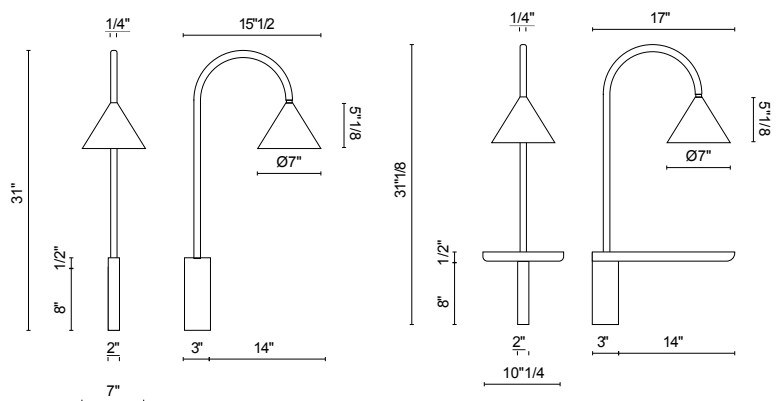

## Description

A more discreet Ozz, but no less bold. In size S, its arch stretches higher, perfect for a bedside table. The full-option version includes a practical shelf that extends into the room, spotlighting light as the star. Made in Italy.

## Dimensions

**W/O Table:** 15"1/2W x 7"D x 31"H  
**W/ Table:** 17"W x 10"1/4D x 31"1/8H