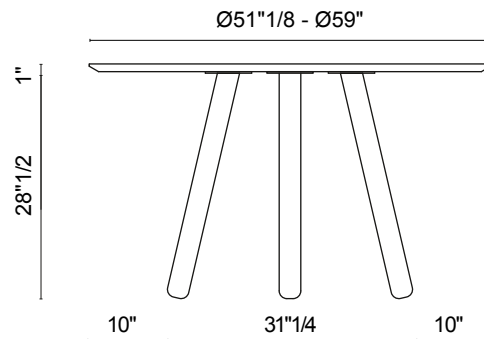

### *Dimensions*

**Round A:** Ø51"1/8 x 29"1/2H

**Round B:** Ø59" x 29"1/2H

**Rectangular / Shaped A:** 78"3/4W x 39"3/8D x 29"1/2H

**Rectangular / Shaped B:** 94"1/2W x 39"3/8D x 29"1/2H

**Rectangular C:** 118"1/8W x 39"3/8D x 29"1/2H

## Dimensions

width: 51"1/8  
depth: 51"1/8  
height: 729"1/2

width: 59"  
depth: 59"  
height: 29"1/2

width: 78"3/4 - 94"1/2 - 118"1/8  
depth: 39"3/8  
height: 29"1/2