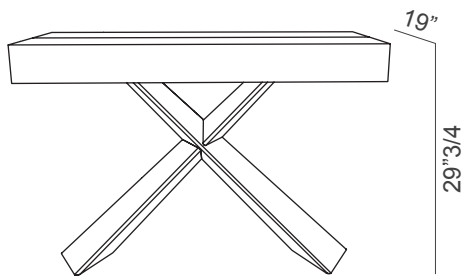

4You

Design: Giulio Manzoni

Description

Extendable console with top and 3 extensions in wood. Aluminium telescopic mechanism, metal legs.

4You is a design element that conceals great performance. This console adapts to any space in the home thanks to its limited size, with simple gestures it becomes a dining table and can seat up to 10 people. The patented system, with aluminum guides, accommodates up to three folding extension leaves inside the top, which remain completely hidden. The painted metal base is characterized by a design with a strong personality. Made in Italy.

4You

Dimensions

43"1/4W x 19"D x 29"3/4H

Max. extension: 72"1/4W x 43"1/4D x 29"3/4H

Console

43"1/4

Table

72"1/4