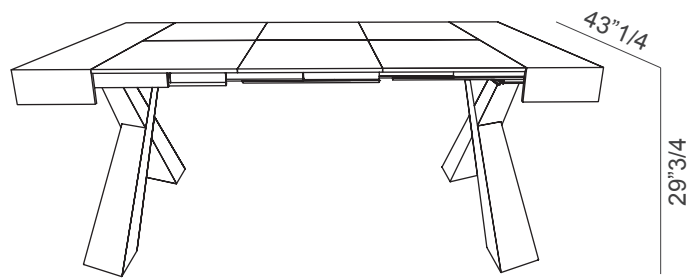

4You

Design: Giulio Manzoni

Description

Extendable console with top and 3 extensions in wood. Aluminium telescopic mechanism, metal legs.

4You is a design element that conceals great performance. This console adapts to any space in the home thanks to its limited size, with simple gestures it becomes a dining table and can seat up to 10 people. The patented system, with aluminum guides, accommodates up to three folding extension leaves inside the top, which remain completely hidden. The painted metal base is characterized by a design with a strong personality. Made in Italy.

4You

Dimensions

43"1/4W x 19"D x 29"3/4H

Max. extension: 72"1/4W x 43"1/4D x 29"3/4H

Console

43"1/4

Table

72"1/4