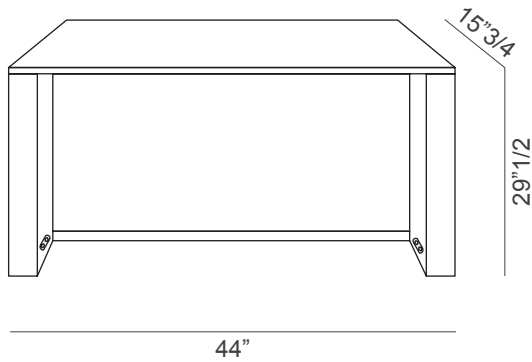

The world's largest console table is only 15"3/4 deep! A3 becomes a dining table that can seat up to 14 guests. The 5 extensions are enclosed in the central swivel leg, which guarantees a high level of seating comfort for everyone. Made in Italy.

A3

Dimensions

44"W x 15"3/4"D x 29"1/2"H

Max. extension: 130"W x 44"D x 29"1/2"H

Console

Table

All extensions