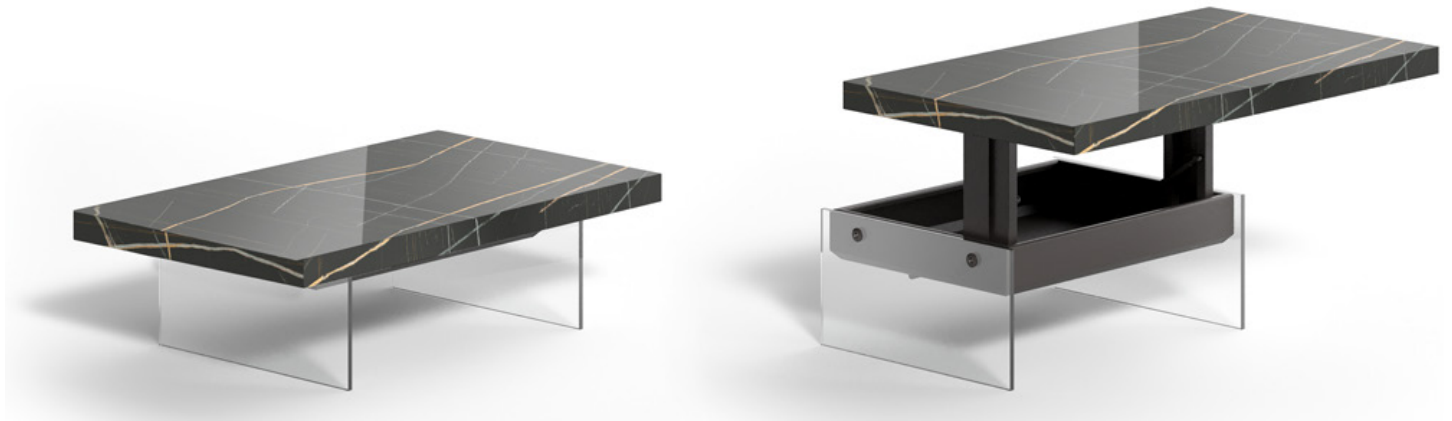

Bellagio

Design: Marco Pozzoli

Description

Two-heights transformable coffee-table with metal structure, natural stone layer, marble glass or wooden top and crystal legs. Self-braking gas-lifting device.

The Bellagio multifunctional coffee table is a practical multi-purpose item for the contemporary living room. The elevating top allows it to be used as a living room coffee-table, or in the lift up position as a versatile support for breakfast, games, notebooks...and much more. Made in Italy.

Dimensions

From 46"W x 26"3/4 x 12"5/8H
to 46"W x 38"1/8D x 25"5/8H