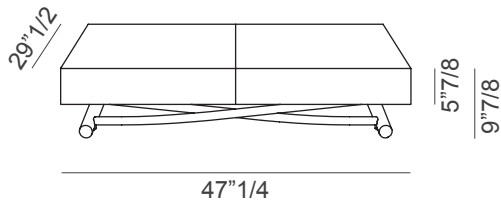

BOX

Design: Studio Ozeta

Description

Transformable coffee table that turns into a dining table. Metal base, gas lifting device. Adjustable at any height, hidden wheels, inside extensions: in melamine for glass and Marble Glass top and in wood for wooden top. Synchronized telescopic extension mechanism.

Box

Dimensions

47"1/4W x 29"1/2D x 9"7/8H

Extends to 67" - 86"5/8W x 29"1/2D x 33"H

Coffee table

Dining table

Extensions

Step 1: 67"