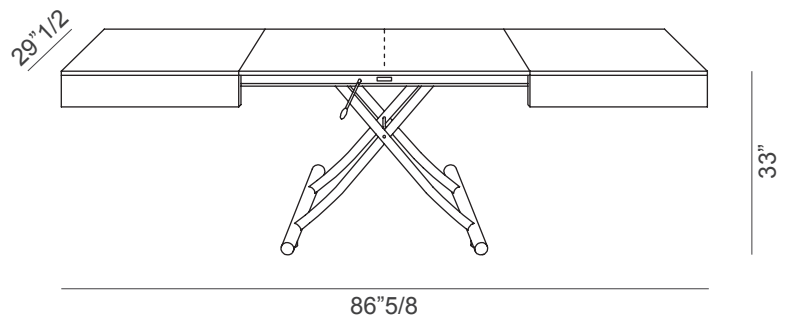

BOX

Design: Studio Ozeta

Description

Transformable coffee table that turns into a dining table. Metal base, gas lifting device. Adjustable at any height, hidden wheels, inside extensions: in melamine for glass and Marble Glass top and in wood for wooden top. Synchronized telescopic extension mechanism.

Box

Dimensions

47"1/4W x 29"1/2D x 9"7/8H

Extends to 67" - 86"5/8W x 29"1/2D x 33"H

Coffee table

Dining table

Extensions

Step 1: 67"

Step 2: 86"5/8