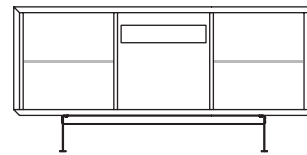

Brera

Design: Massimiliano Mornati

Description

Sideboard with lacquered container, doors and sides in natural or lacquered wood. Interior glass shelves, drawer matching the top and frame. Painted metal feet.

Brera

Dimensions

A: 61"W x 21"3/8D x 29"1/2H

B: 80"5/8W x 21"3/8D x 29"1/2H

A

3 doors

Internal drawer and glass shelves

B

4 doors

Internal drawers and glass shelves