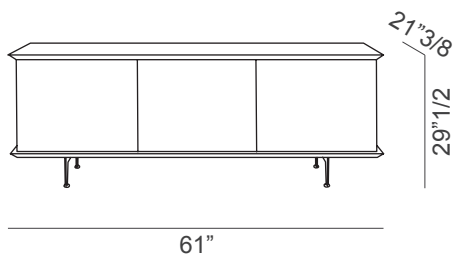

Brera

Dimensions

A: 61"W x 21"3/8D x 29"1/2H

B: 80"5/8W x 21"3/8D x 29"1/2H

A

3 doors

Internal drawer and glass shelves

B

4 doors

Internal drawers and glass shelves