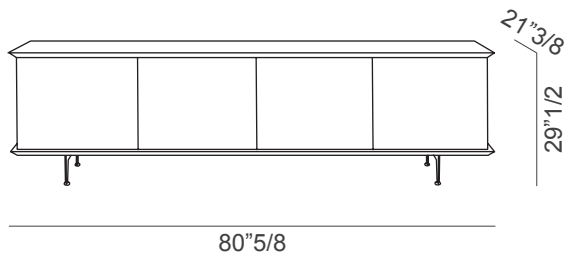

Brera

Design: Massimiliano Mornati

Description

Sideboard with lacquered container, doors and sides in natural or lacquered wood. Interior glass shelves, drawer matching the top and frame. Painted metal feet.

Brera

Dimensions

A: 61"W x 21"3/8D x 29"1/2H

B: 80"5/8W x 21"3/8D x 29"1/2H

A

3 doors

Internal drawer and glass shelves

B

4 doors

Internal drawers and glass shelves