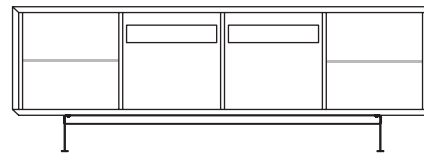

Brera

Design: Massimiliano Mornati

Description

Sideboard with lacquered container, doors and sides in natural or lacquered wood. Interior glass shelves, drawer matching the top and frame. Painted metal feet.

Brera

Dimensions

A: 61"W x 21"3/8D x 29"1/2H

B: 80"5/8W x 21"3/8D x 29"1/2H

A

3 doors

Internal drawer and glass shelves

B

4 doors

Internal drawers and glass shelves