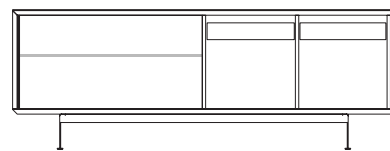

Brera

Design: Massimiliano Mornati

Description

Sideboard with storage, left side in glass and right side in natural or lacquered wood. LED light applied inside the glass portion. Painted metal feet.

Classic style and light but capacious structure equipped with glass shelves. Available in two versions: the first one is simple and symmetrical while the second one is made informal and cozy by the glass doors through which the backlit shelves can be glimpsed. Two sideboards whose quality can embellish the surrounding environment. Made in Italy.

Brera

Dimensions

80"5/8W x 21"3/8D x 29"1/2H

2 glass doors & 2 wooden doors

Internal drawers and glass shelves