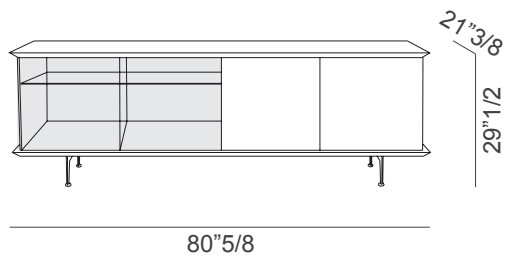

Brera

Design: Massimiliano Mornati

Description

Sideboard with storage, left side in glass and right side in natural or lacquered wood. LED light applied inside the glass portion. Painted metal feet.

Classic style and light but capacious structure equipped with glass shelves. Available in two versions: the first one is simple and symmetrical while the second one is made informal and cozy by the glass doors through which the backlit shelves can be glimpsed. Two sideboards whose quality can embellish the surrounding environment. Made in Italy.

Brera

Dimensions

80"5/8W x 21"3/8D x 29"1/2H

2 glass doors & 2 wooden doors

Internal drawers and glass shelves