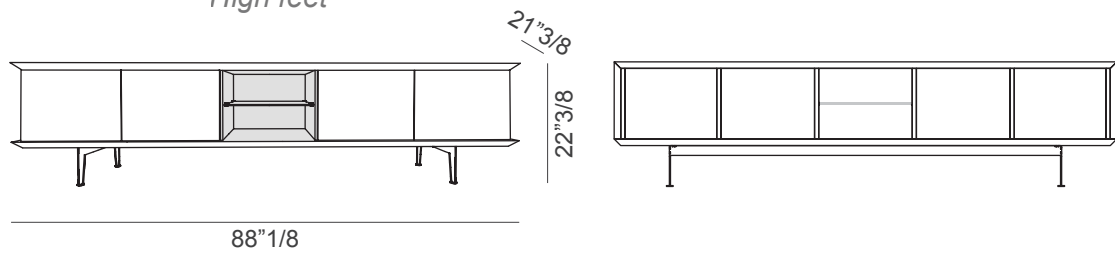

Brera

Design: Massimiliano Mornati

Description

TV Stand with lacquered container, doors and sides in natural or lacquered wood. Internal glass shelves and central glass door. High or low feet in painted metal.

Brera

Dimensions

A: 88"1/8W x 21"3/8D x 22"3/8H

B: 88"1/8W x 21"3/8D x 17"1/2H

A

High feet

B

Low feet