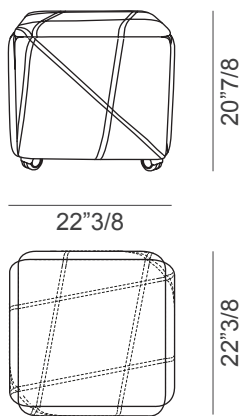

### Dimensions

22"3/8W x 22"3/8D x 20"7/8

"Closed" ottoman

Ottoman /  
Coffee Table

2 small chairs

— without backrest —

2 big chairs

— without backrest —