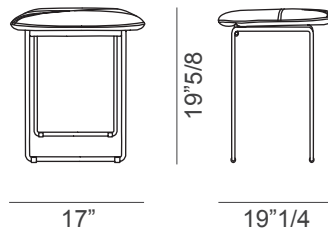

### Dimensions

22"3/8W x 22"3/8D x 20"7/8

"Closed" ottoman

Ottoman /  
Coffee Table

2 small chairs

— without backrest —

2 big chairs

— without backrest —