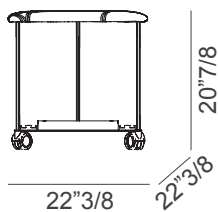

### Dimensions

22"3/8W x 22"3/8D x 20"7/8

"Closed" ottoman

Ottoman /  
Coffee Table

2 small chairs

— without backrest —

2 big chairs

— without backrest —