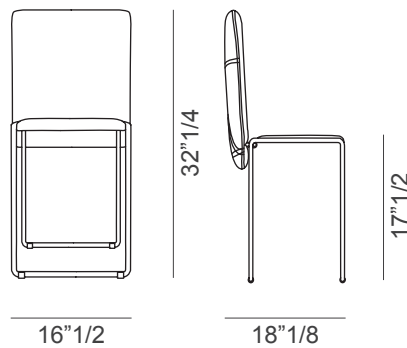

### Dimensions

22"3/8W x 22"3/8D x 20"7/8

"Closed" ottoman

Ottoman /  
Coffee Table

2 small chairs

— without backrest —

2 big chairs

— without backrest —