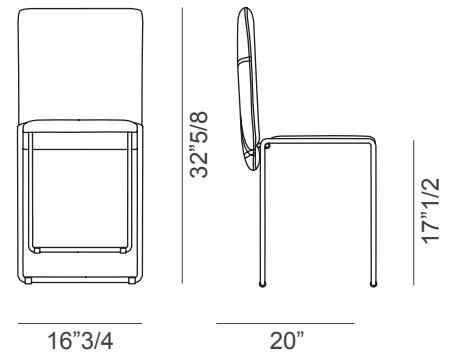

### Dimensions

22"3/8W x 22"3/8D x 20"7/8

"Closed" ottoman

Ottoman /  
Coffee Table

2 small chairs

— without backrest —

2 big chairs

— without backrest —