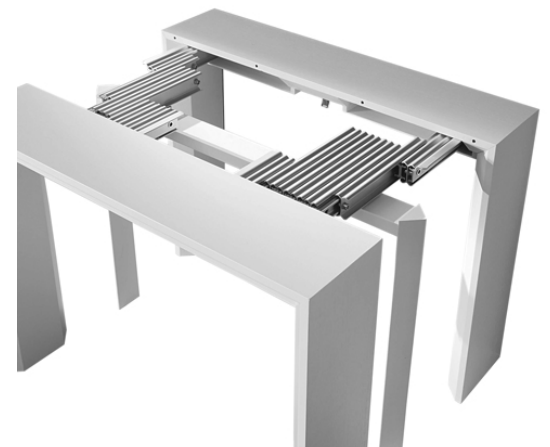

Golia

Design: Marco Pozzoli / Giacomo Mauri

Description

Extendable console with wooden top, legs and extensions. Aluminium telescopic mechanism. 5 external extensions 19"5/8 each. Swiveling central leg with matching finishing.

Minimal but with a versatile personality, the iconic Golia extendable console is presented in an open pore matt lacquered version. Wooden tops, legs and extensions, telescopic mechanism in aluminum and equipped with 5 external extensions of 19"5/8 each, lacquered in the same color. The central pivoting leg has a double function: support the top while the console is open and to give extra sitting room for all guests. Made in Italy.

Golia

Dimensions

39"3/8W x 17"D x 29"1/2H

Max. extension: 115"3/8W x 39"3/8D x 29"1/2H

All extensions