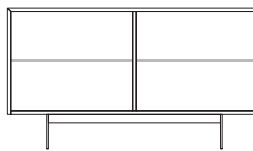

Grace

Design: Marco Pozzoli

Description

Sideboard with lacquered container, leather doors with matching stitching, aluminium frame. Glass or metal feet, available in two heights.

Grace cubes, framed by an aluminum frame. Grace is an idea that takes shape, almost suspended in space, thanks to the lightness of its support legs. The doors covered in leather give elegance to the environment protecting the casket of your desires. Just a touch and they scroll: the curtain opens. Made in Italy.

Grace

Dimensions

- A: 58"1/2W x 19"5/8D x 28"3/8H
- B: 58"1/2W x 19"5/8D x 32"1/4H
- C: 87"3/4W x 19"5/8D x 28"3/8H
- D: 87"3/4W x 19"5/8D x 32"1/4H

Internal glass shelves

Internal glass shelves

Internal glass shelves

Internal glass shelves