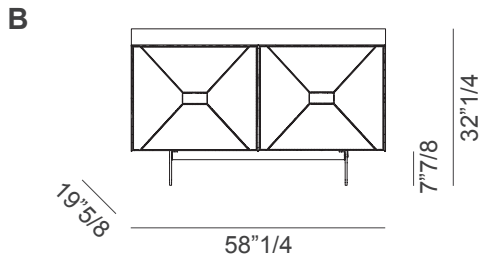

Grace

Design: Marco Pozzoli

Description

Sideboard with lacquered container, leather doors with matching stitching, aluminium frame. Glass or metal feet, available in two heights.

Grace cubes, framed by an aluminum frame. Grace is an idea that takes shape, almost suspended in space, thanks to the lightness of its support legs. The doors covered in leather give elegance to the environment protecting the casket of your desires. Just a touch and they scroll: the curtain opens. Made in Italy.

Grace

Dimensions

- A: 58"1/2W x 19"5/8D x 28"3/8H
- B: 58"1/2W x 19"5/8D x 32"1/4H
- C: 87"3/4W x 19"5/8D x 28"3/8H
- D: 87"3/4W x 19"5/8D x 32"1/4H

Internal glass shelves

Internal glass shelves

Internal glass shelves