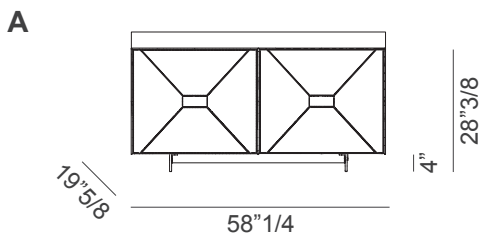

Grace

Design: Marco Pozzoli

Description

Sideboard with lacquered container, leather doors with matching stitching, aluminium frame. Glass or metal feet, available in two heights.

Grace cubes, framed by an aluminum frame. Grace is an idea that takes shape, almost suspended in space, thanks to the lightness of its support legs. The doors covered in leather give elegance to the environment protecting the casket of your desires. Just a touch and they scroll: the curtain opens. Made in Italy.

Grace

Dimensions

- A: 58"1/2W x 19"5/8D x 28"3/8H
- B: 58"1/2W x 19"5/8D x 32"1/4H
- C: 87"3/4W x 19"5/8D x 28"3/8H
- D: 87"3/4W x 19"5/8D x 32"1/4H

Internal glass shelves

Internal glass shelves

Internal glass shelves