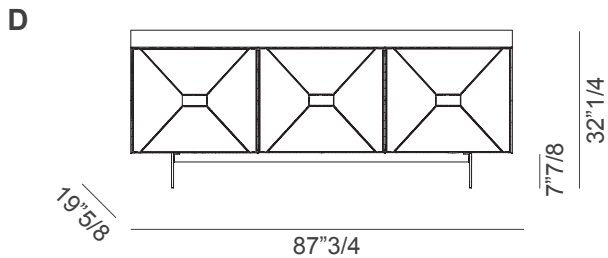

Grace

Design: Marco Pozzoli

Description

Sideboard with lacquered container, leather doors with matching stitching, aluminium frame. Glass or metal feet, available in two heights.

Grace cubes, framed by an aluminum frame. Grace is an idea that takes shape, almost suspended in space, thanks to the lightness of its support legs. The doors covered in leather give elegance to the environment protecting the casket of your desires. Just a touch and they scroll: the curtain opens. Made in Italy.

Grace

Dimensions

- A: 58"1/2W x 19"5/8D x 28"3/8H
- B: 58"1/2W x 19"5/8D x 32"1/4H
- C: 87"3/4W x 19"5/8D x 28"3/8H
- D: 87"3/4W x 19"5/8D x 32"1/4H

Internal glass shelves

Internal glass shelves

Internal glass shelves

Internal glass shelves