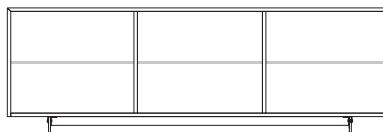

Grace

Design: Marco Pozzoli

Description

Sideboard with lacquered container, leather doors with matching stitching, aluminium frame. Glass or metal feet, available in two heights.

Grace cubes, framed by an aluminum frame. Grace is an idea that takes shape, almost suspended in space, thanks to the lightness of its support legs. The doors covered in leather give elegance to the environment protecting the casket of your desires. Just a touch and they scroll: the curtain opens. Made in Italy.

Grace

Dimensions

- A: 58"1/2W x 19"5/8D x 28"3/8H
- B: 58"1/2W x 19"5/8D x 32"1/4H
- C: 87"3/4W x 19"5/8D x 28"3/8H
- D: 87"3/4W x 19"5/8D x 32"1/4H

Internal glass shelves

Internal glass shelves

Internal glass shelves

Internal glass shelves