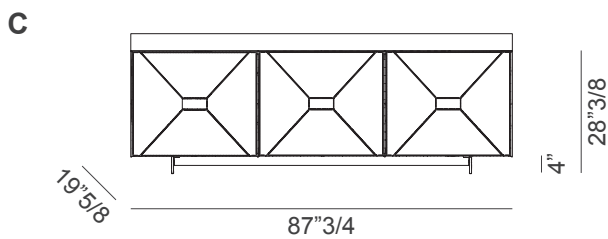

Grace

Design: Marco Pozzoli

Description

Sideboard with lacquered container, leather doors with matching stitching, aluminium frame. Glass or metal feet, available in two heights.

Grace cubes, framed by an aluminum frame. Grace is an idea that takes shape, almost suspended in space, thanks to the lightness of its support legs. The doors covered in leather give elegance to the environment protecting the casket of your desires. Just a touch and they scroll: the curtain opens. Made in Italy.

Grace

Dimensions

- A: 58"1/2W x 19"5/8D x 28"3/8H
- B: 58"1/2W x 19"5/8D x 32"1/4H
- C: 87"3/4W x 19"5/8D x 28"3/8H
- D: 87"3/4W x 19"5/8D x 32"1/4H

Internal glass shelves

Internal glass shelves

Internal glass shelves

Internal glass shelves