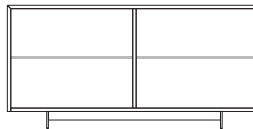

Grace

Design: Marco Pozzoli

Description

Sideboard with lacquered container, leather doors with matching stitching, aluminium frame. Glass or metal feet, available in two heights.

Grace cubes, framed by an aluminum frame. Grace is an idea that takes shape, almost suspended in space, thanks to the lightness of its support legs. The doors covered in leather give elegance to the environment protecting the casket of your desires. Just a touch and they scroll: the curtain opens. Made in Italy.

Grace

Dimensions

- A: 58"1/2W x 19"5/8D x 28"3/8H
- B: 58"1/2W x 19"5/8D x 32"1/4H
- C: 87"3/4W x 19"5/8D x 28"3/8H
- D: 87"3/4W x 19"5/8D x 32"1/4H

Internal glass shelves

Internal glass shelves

Internal glass shelves