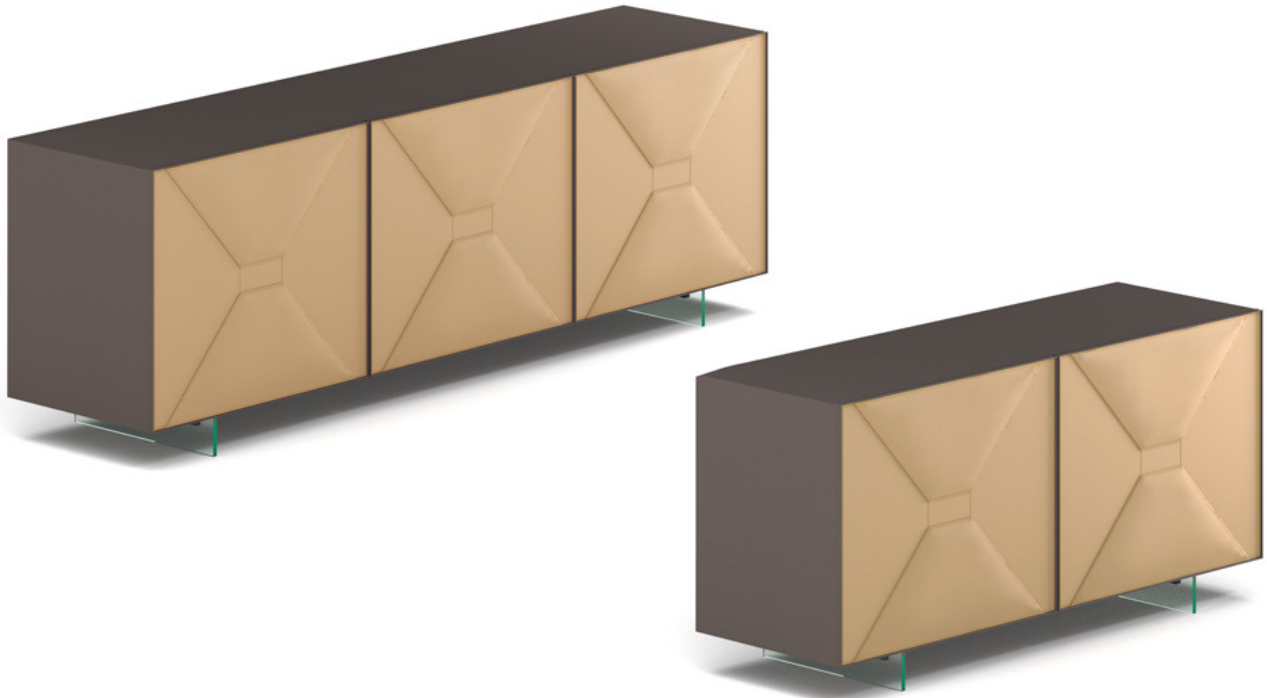

Grace

Design: Marco Pozzoli

Description

Sideboard with lacquered container, leather doors with matching stitching, aluminium frame. Glass or metal feet, available in two heights.

Grace cubes, framed by an aluminum frame. Grace is an idea that takes shape, almost suspended in space, thanks to the lightness of its support legs. The doors covered in leather give elegance to the environment protecting the casket of your desires. Just a touch and they scroll: the curtain opens. Made in Italy.

Grace

Dimensions

- A: 58"1/2W x 19"5/8D x 28"3/8H
- B: 58"1/2W x 19"5/8D x 32"1/4H
- C: 87"3/4W x 19"5/8D x 28"3/8H
- D: 87"3/4W x 19"5/8D x 32"1/4H

Internal glass shelves

Internal glass shelves

Internal glass shelves

Internal glass shelves