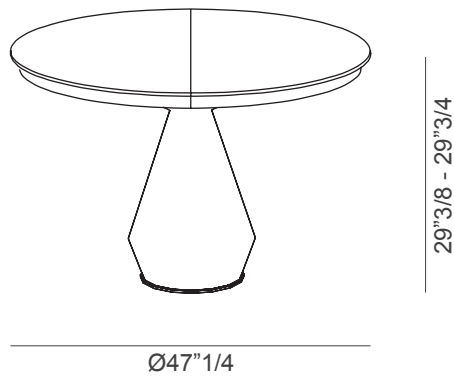

Lycos

Design: Marco Pozzoli

Description

Extendable dining table. Base in painted metal or concrete, top available in different finishes.

In the chessboard of your living room project, Lycos table evokes the shape of a bishop, dominating the scene with solid elegance. The top is round, ready to extend to new experiences. A table sculpted on your everyday needs, with tops and extensions available in multiple materials, all-wood too. For you and your guests, checkmate. Made in Italy.

Lycos

Dimensions

Ø47"1/4 x 29"3/8 - 29"3/4H

Extends to 65"W x 47"1/4D x 39"3/8 - 29"3/4H

Closed

Open