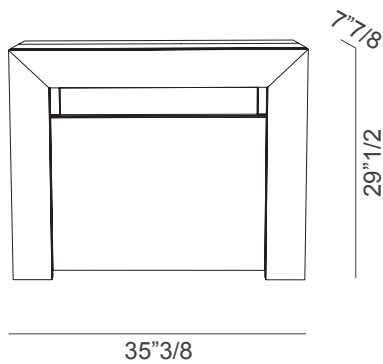

### *Description*

Extendable console with aluminum mechanism. Structure, top and 3 extensions (3/4") in wood or lacquered. Extensions inside the structure. The depth of the console is only 7"7/8.

The smallest console in the world measures only 7"7/8 deep! Minux looks like a discreet piece of furniture, concealing extensions inside that allow it to stretch up to 63"3/4, accommodating up to 8 guests. Compass mechanism in aluminum, with wooden top, extensions and legs. Made in Italy.

## Minux

---

### Dimensions

35"3/8W x 7"7/8D x 29"1/2H

**Max. extension:** 63"3/4W x 35"3/8D x 29"1/2H

Console

Table