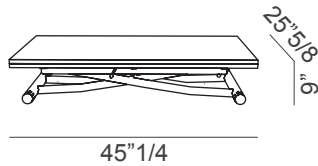

Irony and fun are the basis of the Mondial transformable coffee table. Multifunctional tables with variable height and trim, with top opening and folding, double the space for a dining environment suitable for all circumstances. Castors facilitate movement and functionality. Made in Italy.

Mondial

Dimensions

45"1/4W x 25"5/8D x 9"H

Extends to 51"1/8W x 45"1/4D x 31"1/2H

Coffee table

Dining table