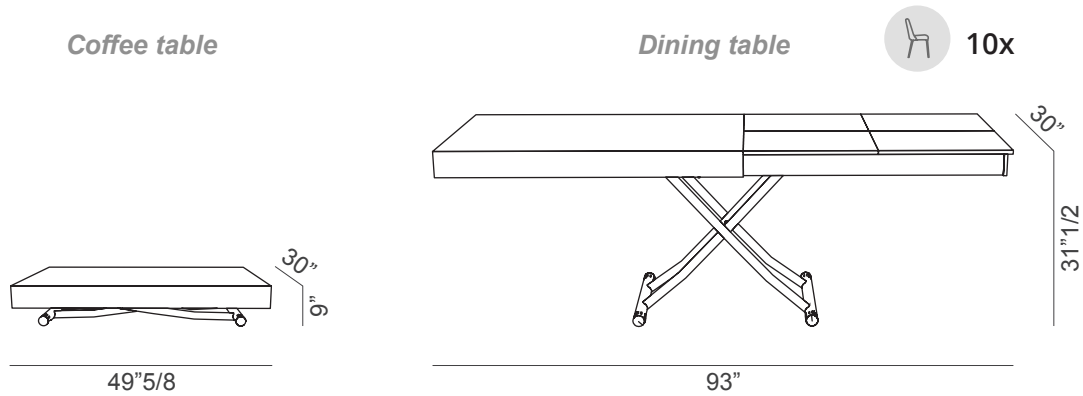

Newood

Design: Studio Ozeta

Description

Transformable coffee table that turns into a dining table. Metal structure with castors, gas adjustable height from 9" to 31"1/2, synchronized telescopic extension mechanism. Wooden or concrete top.

Newood is the new dimension of space, with a double opening step to accommodate from 6 to 10 diners. From an essential table with a neat and clean design to a thick table where its very shape conceals surprising "mechanisms". Height adjustable to the millimeter and two extensions concealed inside the wooden or concrete top. Made in Italy.

Newood

Dimensions

49"5/8W x 30"D x 9"H

Extends to 71"1/4 - 93"W x 30"D x 31"1/2H

Extensions
Step 1: 71"1/4
Step 2: 93"