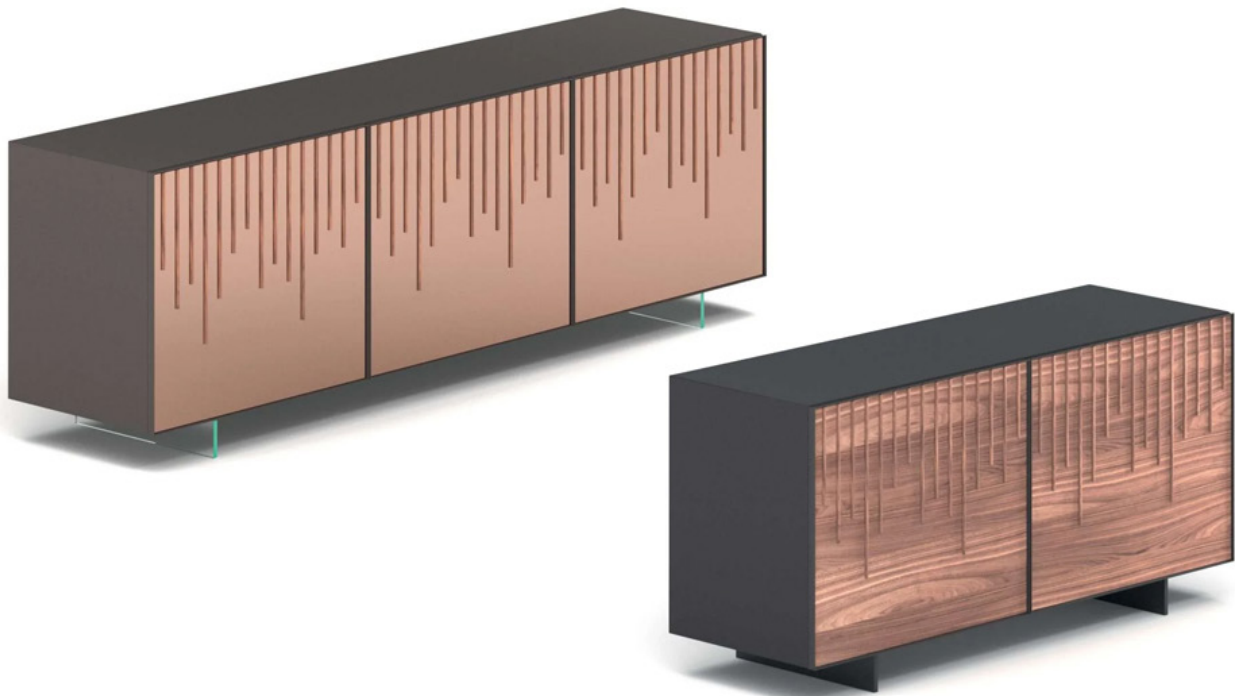

### *Description*

Sideboard with lacquered container, doors with wooden slat pattern on mirror or wooden bottom, aluminum frame. Glass or metal feet, available in two heights.

An elegant cascade of wooden slats descends from the mirrored doors, creating a surprising dance of reflections, depths and contrasts. Rain is a complement inspired by nature that takes on the appearance of the surrounding environment. Available in the wood version too, for those who prefer the warmth of wood instead of a mirror. Made in Italy.

### Dimensions

**A:** 58"1/2W x 19"5/8D x 28"3/8H

**B:** 58"1/2W x 19"5/8D x 32"1/4H

**C:** 87"3/4W x 19"5/8D x 28"3/8H

**D:** 87"3/4W x 19"5/8D x 32"1/4H

*Internal glass shelves*

*Internal glass shelves*

*Internal glass shelves*

*Internal glass shelves*