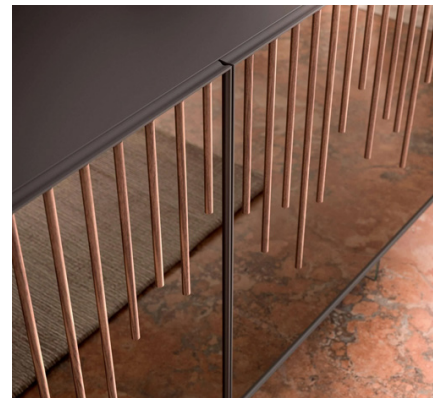

### *Description*

Sideboard with lacquered container, doors with wooden slat pattern on mirror or wooden bottom, aluminum frame. Glass or metal feet, available in two heights.

An elegant cascade of wooden slats descends from the mirrored doors, creating a surprising dance of reflections, depths and contrasts. Rain is a complement inspired by nature that takes on the appearance of the surrounding environment. Available in the wood version too, for those who prefer the warmth of wood instead of a mirror. Made in Italy.

### Dimensions

**A:** 58"1/2W x 19"5/8D x 28"3/8H

**B:** 58"1/2W x 19"5/8D x 32"1/4H

**C:** 87"3/4W x 19"5/8D x 28"3/8H

**D:** 87"3/4W x 19"5/8D x 32"1/4H

*Internal glass shelves*

*Internal glass shelves*

*Internal glass shelves*

*Internal glass shelves*