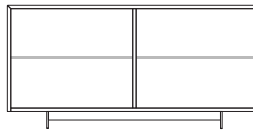

### Dimensions

**A:** 58"1/2W x 19"5/8D x 28"3/8H

**B:** 58"1/2W x 19"5/8D x 32"1/4H

**C:** 87"3/4W x 19"5/8D x 28"3/8H

**D:** 87"3/4W x 19"5/8D x 32"1/4H

*Internal glass shelves*

*Internal glass shelves*

*Internal glass shelves*

*Internal glass shelves*