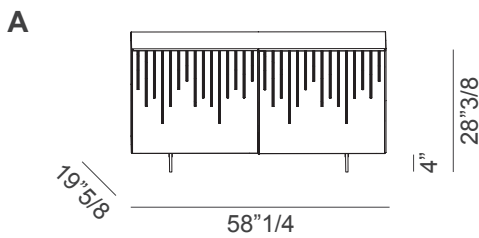

### Dimensions

**A:** 58"1/2W x 19"5/8D x 28"3/8H

**B:** 58"1/2W x 19"5/8D x 32"1/4H

**C:** 87"3/4W x 19"5/8D x 28"3/8H

**D:** 87"3/4W x 19"5/8D x 32"1/4H

*Internal glass shelves*

*Internal glass shelves*

*Internal glass shelves*