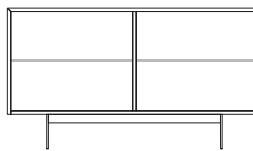

### Dimensions

**A:** 58"1/2W x 19"5/8D x 28"3/8H

**B:** 58"1/2W x 19"5/8D x 32"1/4H

**C:** 87"3/4W x 19"5/8D x 28"3/8H

**D:** 87"3/4W x 19"5/8D x 32"1/4H

*Internal glass shelves*

*Internal glass shelves*

*Internal glass shelves*

*Internal glass shelves*