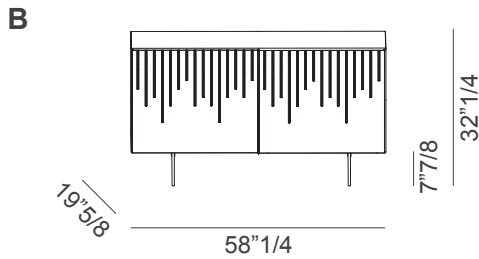

### Dimensions

**A:** 58"1/2W x 19"5/8D x 28"3/8H

**B:** 58"1/2W x 19"5/8D x 32"1/4H

**C:** 87"3/4W x 19"5/8D x 28"3/8H

**D:** 87"3/4W x 19"5/8D x 32"1/4H

*Internal glass shelves*

*Internal glass shelves*

*Internal glass shelves*

*Internal glass shelves*