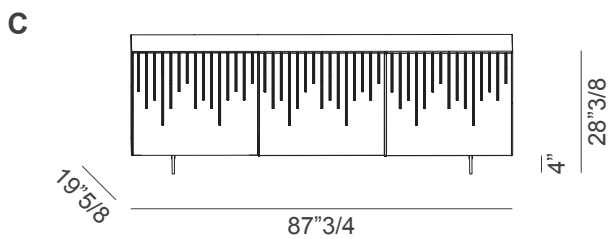

### Dimensions

**A:** 58"1/2W x 19"5/8D x 28"3/8H

**B:** 58"1/2W x 19"5/8D x 32"1/4H

**C:** 87"3/4W x 19"5/8D x 28"3/8H

**D:** 87"3/4W x 19"5/8D x 32"1/4H

*Internal glass shelves*

*Internal glass shelves*

*Internal glass shelves*

*Internal glass shelves*