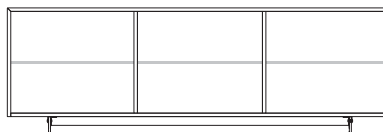

### Dimensions

**A:** 58"1/2W x 19"5/8D x 28"3/8H

**B:** 58"1/2W x 19"5/8D x 32"1/4H

**C:** 87"3/4W x 19"5/8D x 28"3/8H

**D:** 87"3/4W x 19"5/8D x 32"1/4H

*Internal glass shelves*

*Internal glass shelves*

*Internal glass shelves*

*Internal glass shelves*