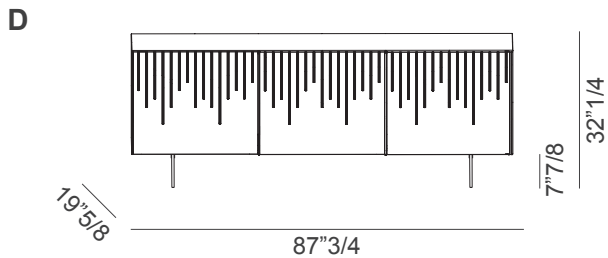

### Dimensions

**A:** 58"1/2W x 19"5/8D x 28"3/8H

**B:** 58"1/2W x 19"5/8D x 32"1/4H

**C:** 87"3/4W x 19"5/8D x 28"3/8H

**D:** 87"3/4W x 19"5/8D x 32"1/4H

*Internal glass shelves*

*Internal glass shelves*

*Internal glass shelves*

*Internal glass shelves*